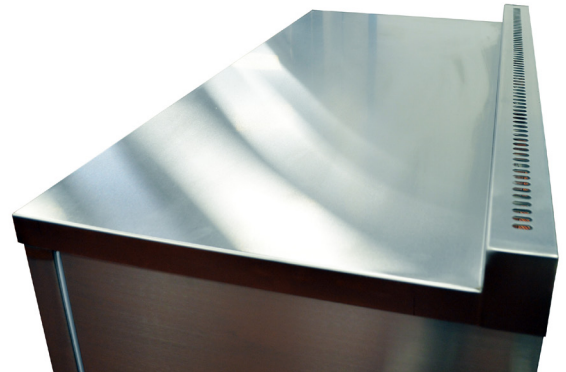

Refrigerated Workstation

Stainless steel worktop with upstand

Castors fitted as standard for easy movement

FEATURES

- High grade 304 stainless steel exterior
- ABS interior
- Stainless steel worktop with 50mm upstand
- Lock fitted as standard
- UCR140 - adjustable shelves
UCF140 - fixed shelves with baskets
- Replaceable door gasket
- Castors fitted as standard for easy movement