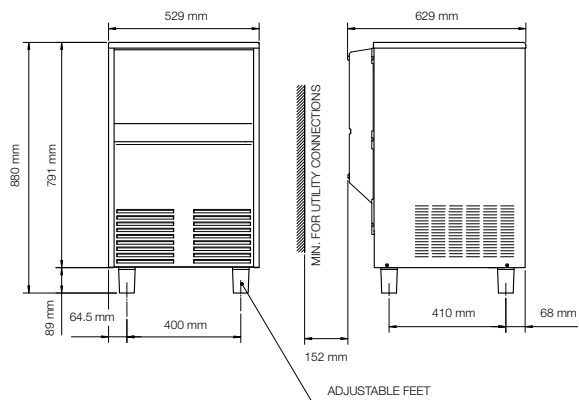

## FEATURES

Unique crushed ice producing machine – no need for noisy separate ice crusher

25kg of crushed ice on hand

High grade 441 stainless steel (scotch brite) exterior

Foodsafe plastic interior with silver antibacterial treated interior

Crushed ice is very dry with only 8% of residual water content, so is longer lasting

Perfect for cocktails and display

Refrigerant R452a

Air cooled (water cooled available - POA)

MODEL	PRODUCTION / 24HRS (kg)	STORAGE (kg)	EXT. DIMENSIONS (H x W x D mm)	POWER SUPPLY	POWER CONSUMPTION	WEIGHT (kg)	RRP
SMI80	85	25	880 x 529 x 626	13amp	440W	59	