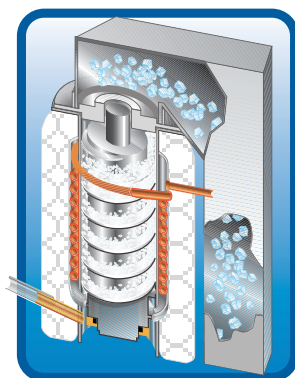

# Crushed Ice Machine - 'MOJO' Ice - SMI Range

Perfect for cocktail bars

**SMI80**

**441  
STAINLESS  
STEEL**

## FEATURES

Unique crushed ice producing machine – no need for noisy separate ice crusher

25kg of crushed ice on hand

High grade 441 stainless steel (scotch brite) exterior

Foodsafe plastic interior with silver antibacterial treated interior

Crushed ice is very dry with only 8% of residual water content, so is longer lasting

Perfect for cocktails and display

Refrigerant R452a

Air cooled (water cooled available - POA)

MODEL	PRODUCTION / 24HRS (kg)	STORAGE (kg)	EXT. DIMENSIONS (H x W x D mm)	POWER SUPPLY	POWER CONSUMPTION	WEIGHT (kg)	RRP
SMI80	85	25	880 x 529 x 626	13amp	440W	59	