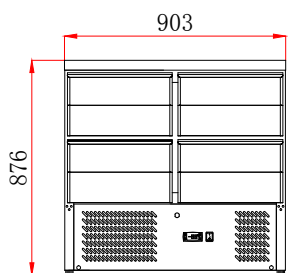

Compact Gastronorm Counters

700mm Depth With drawers

BCC2-4D

BCC3-6D

Drawer size

FEATURES

- High grade AISI 304 stainless steel exterior & interior
- Internal corners rounded to aid cleaning
- Drawers accept GN1/1 containers
- Adjustable feet
- Replaceable door gasket
- 35mm insulation
- Easily removable condenser filter for cleaning

TECHNICAL SPECIFICATIONS

- Controller: Dixell controller
- Cooling: Fan assisted
- Defrost: Automatic
- Refrigerant: R600a (BCC2-4D)
R290 (BCC3-6D)
- Climate Class: 4
- Temperature Range: +2°C ~ +8°C
- Decibels: 42dBA
- Power Supply: 13amp

MODEL	DRAWER	GROSS CAPACITY	EXT. DIMENSIONS (H x W x D mm)	ENERGY RATING	POWER CONSUMPTION	KWH /ANNUM	WEIGHT (kg)	RRP
BCC2-4D	4	240L	876 x 903 x 700	C	170W	991	114	
BCC3-6D	6	368L	876 x 1368 x 700	D	240W	1432	140	