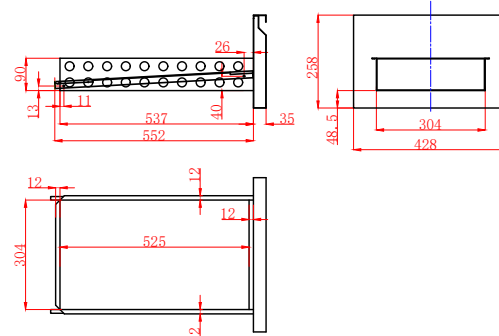

Compact Gastronorm Counters

700mm Depth With drawers

BCC2-4D

BCC3-6D

Drawer size

FEATURES

- High grade AISI 304 stainless steel exterior & interior
- Internal corners rounded to aid cleaning
- Drawers accept GN1/1 containers
- Adjustable feet
- Replaceable door gasket
- 35mm insulation
- Easily removable condenser filter for cleaning

MODEL	DRAWER	GROSS CAPACITY	EXT. DIMENSIONS (H x W x D mm)	ENERGY RATING	POWER CONSUMPTION	KWH /ANNUM	WEIGHT (kg)	RRP
BCC2-4D	4	240L	876 x 903 x 700	C	170W	991	114	
BCC3-6D	6	368L	876 x 1368 x 700	D	240W	1432	140	