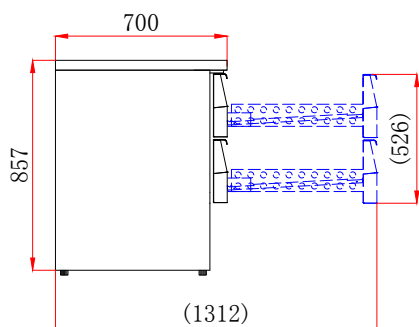

Compact Gastronorm Counters

700mm Depth With drawers

BCC2-4D

BCC3-6D

Drawer size

FEATURES

- High grade AISI 304 stainless steel exterior & interior
- Internal corners rounded to aid cleaning
- Drawers accept GN1/1 containers
- Adjustable feet
- Replaceable door gasket
- 35mm insulation
- Easily removable condenser filter for cleaning

TECHNICAL SPECIFICATIONS

- Controller: Dixell controller
- Cooling: Fan assisted
- Defrost: Automatic
- Refrigerant: R600a (BCC2-4D)
R290 (BCC3-6D)
- Climate Class: 4
- Temperature Range: +2°C ~ +8°C
- Decibels: 42dBA
- Power Supply: 13amp

MODEL	DRAWER	GROSS CAPACITY	EXT. DIMENSIONS (H x W x D mm)	ENERGY RATING	POWER CONSUMPTION	KWH /ANNUM	WEIGHT (kg)	RRP
BCC2-4D	4	240L	876 x 903 x 700	C	170W	991	114	
BCC3-6D	6	368L	876 x 1368 x 700	D	240W	1432	140	