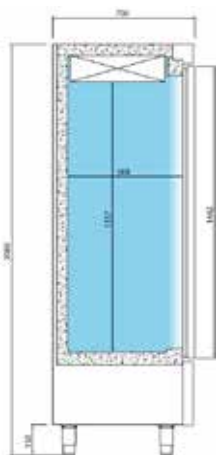

# Glass Door Refrigerators

With Under Mounted Unit

AEX500-TF

AEX1000-TF

## FEATURES

- High grade AISI 304 stainless steel exterior & interior
- Supplied with 4 shelves per door
- Internal LED lighting
- Glass may appear darker than image shown
- Rounded internal corners for easy cleaning
- Replaceable door gasket

MODEL	DOOR	GROSS CAPACITY	EXTERNAL DIMENSIONS (H x W x D mm)	POWER CONSUMPTION	WEIGHT (kg)	RRP
AEX500-TF	1	500L	2060 x 687 x 700	727W	161	
AEX1000-TF	2	1110L	2060 x 1385 x 700	1030W	253	