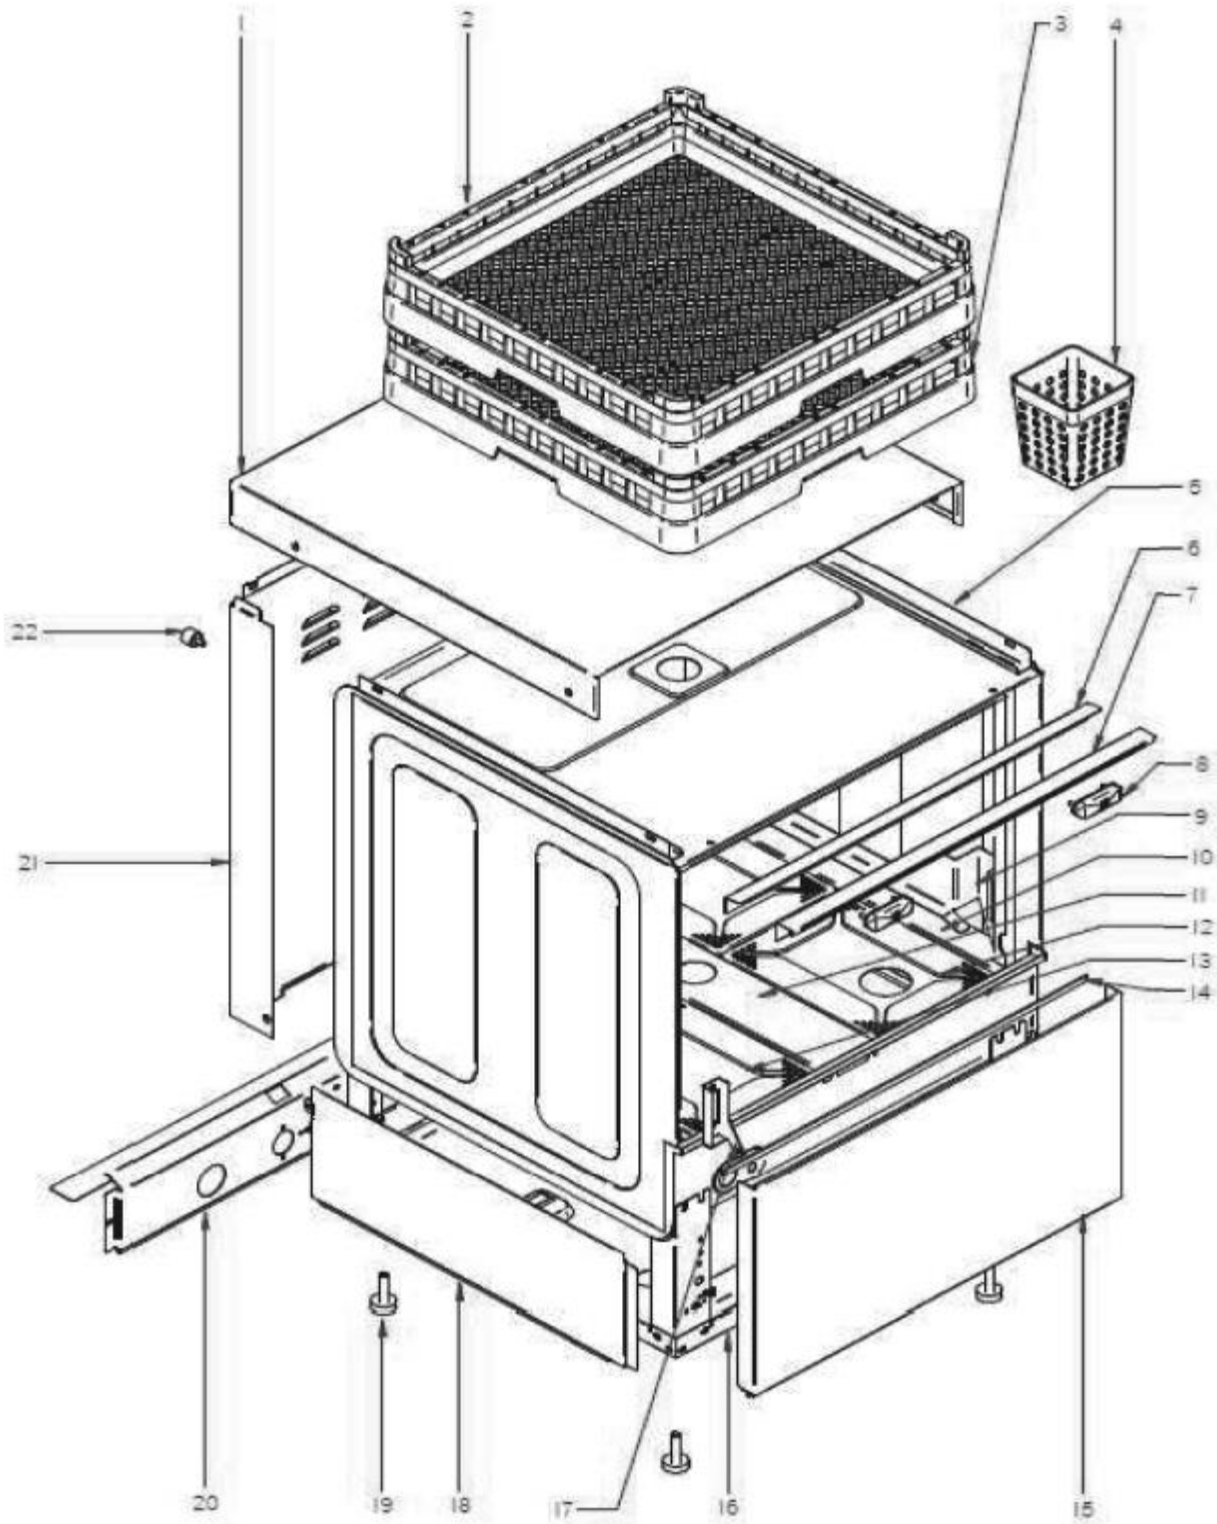

Storm 50 (DP & BT)

Exploded parts diagram

Part Number	Number	Description	Qty
***	1	Lid	1
B8-12024990	2	Plate Basket	1
***	3	Cutlery Basket	1
B8-12025011	4	Plastic Glass Basket	1
***	5	Lid Reinforcement	2
***	6	Box Profile	1
***	7	Fastening Bracket Profile	1
B8-12003212	8	Lock Closing Device	2
***	9	Right Basket Guide	1
***	-	Left Basket Guide	1
***	10	Right Tray Support	1
***	-	Left Tray Support	1
***	11	Tray Support Central	1
***	12	Drain Filter Tray	1
***	13	Filter Tray	3
***	14	Tank Protector Gasket	1
***	15	Front Panel	1
***	16	Complete Frame	1
***	17	UC Left Hinge	1
***	-	UC Right Hinge	1
***	18	Left Side Panel	1
***	-	Right Side Panel	1
B8-12025069	19	Adjustable Leg	4
***	20	Rear Lower Panel	1
***	21	Back Panel	1
***	22	Shock Absorber	1

Please contact Spares for assistance

Part Number	Number	Description	Qty
***	1	Complete Door	1
B8-12184707	2	Door Hinge Axis Pin	2
B8-12024303	3	Magnet	1
B8-12024094	4	Magnet Protector	1
B8-12024235	5	Door Closing Pin	2

Please contact Spares for assistance

Part Number	Number	Description	Qty
***	1	Tray	1
***	2	Clamp	1
***	3	Elbow	1
***	4	Clamp	1
B8-12043287	5	Wash Pump	1
***	6	Clamp	1
***	7	Elbow	1
***	8	Pump Bracket	1
***	9	Base	1
***	10	Capacitor	1
***	11	Clamp	1
***	12	Bush	1
***	13	O Ring	1
***	14	O Ring	2
***	15	O Ring	1
***	16	Lower Wash Arm Support	1
***	17	Central Shaft	2
B8-12025122	18	Wash Arm	1
B8-12024289	19	Wash Arm Centre Bush Nut	1
B8-12110631	20	Wash Arm Centre Bush Hub	1
***	21	Nut	1
***	22	Left Rinse Branch	1
B8-12009829	23	Rinse Arm Securing Bolt	1
***	24	O Ring	1
B8-12024470	25	Rinse Branch Support	1
***	26	Right Rinse Branch	2
B8-12024077	27	Rinse Jet	12
B8-12009912	28	Rinse Jet Seal	12
B8-12024006	29	Rinse Jet Clip	12
***	30	Wash Cam	1
***	31	Clamp	2
***	32	Upper Support	1
***	33	Stainless Detergent Bushing	1
***	34	Pipe	1
***	35	Feeder Support	1
B8-12133011	36	Detergent Dispenser Adjustable	1
***	37	Detergent & Rinse Dispenser	1
B8-12164632	38	Filter Weight for Detergent Pump	1