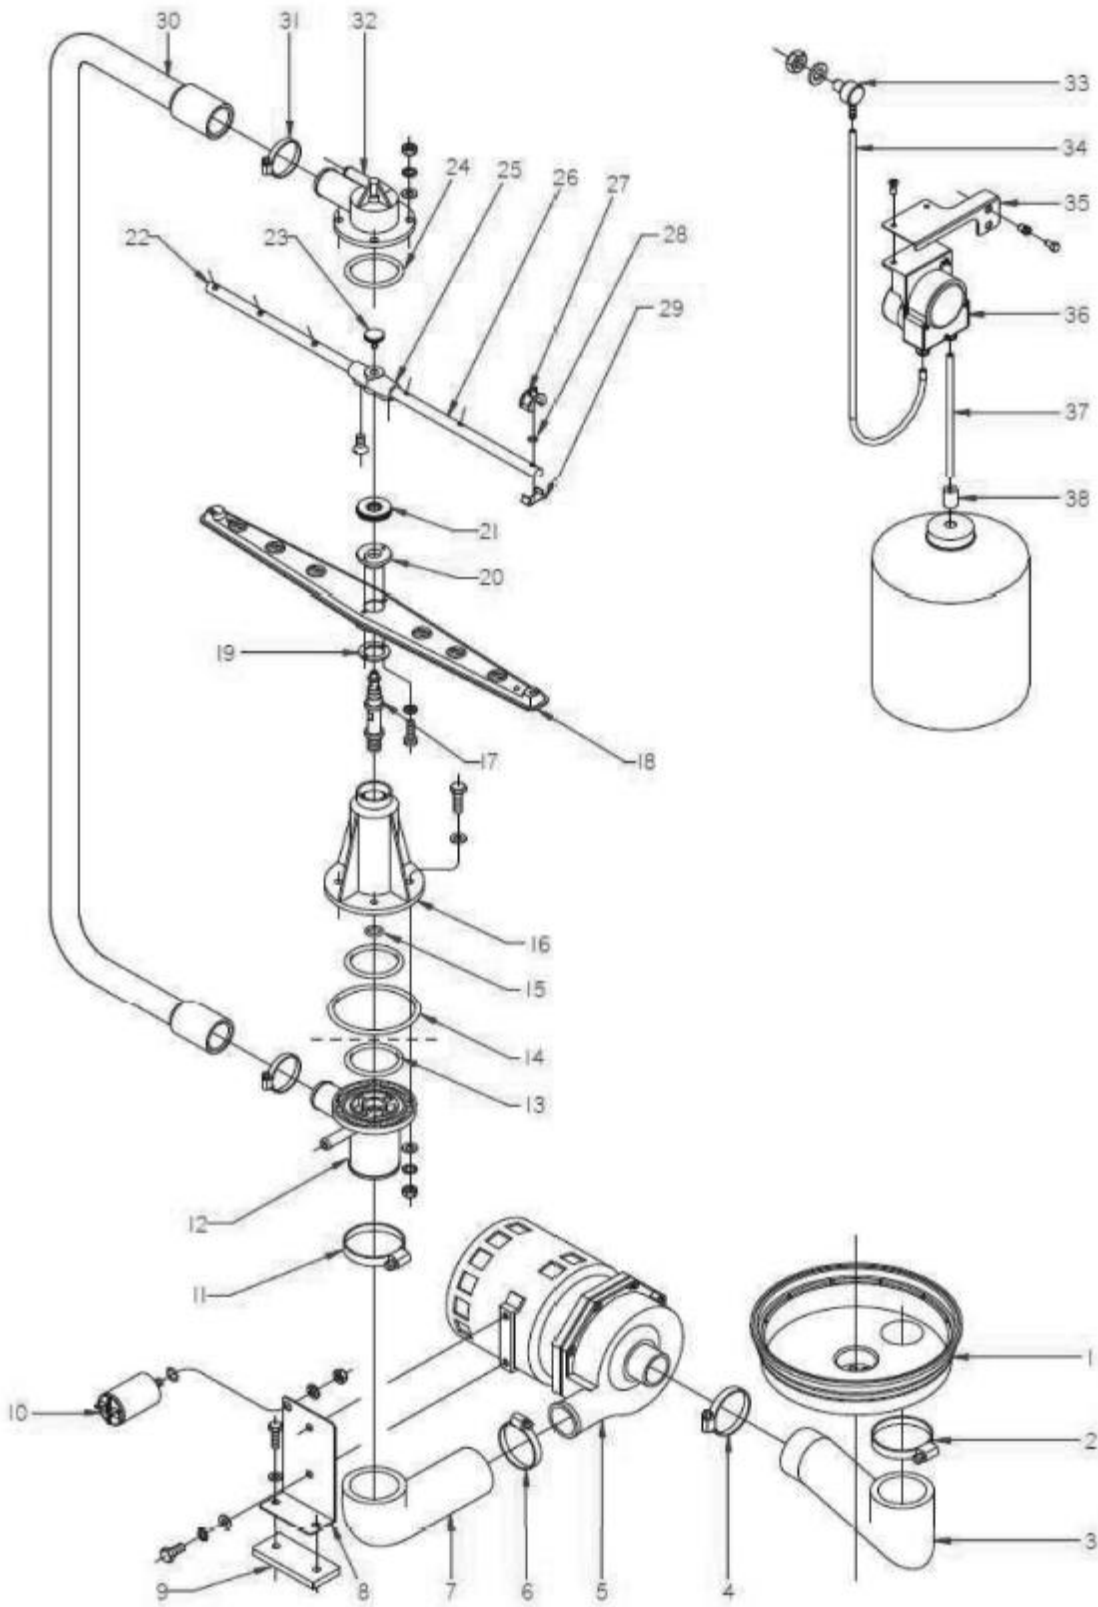

Storm 50 (DP & BT)

Exploded parts diagram

Part Number	Number	Description	Qty
***	1	Lid	1
B8-12024990	2	Plate Basket	1
***	3	Cutlery Basket	1
B8-12025011	4	Plastic Glass Basket	1
***	5	Lid Reinforcement	2
***	6	Box Profile	1
***	7	Fastening Bracket Profile	1
B8-12003212	8	Lock Closing Device	2
***	9	Right Basket Guide	1
***	-	Left Basket Guide	1
***	10	Right Tray Support	1
***	-	Left Tray Support	1
***	11	Tray Support Central	1
***	12	Drain Filter Tray	1
***	13	Filter Tray	3
***	14	Tank Protector Gasket	1
***	15	Front Panel	1
***	16	Complete Frame	1
***	17	UC Left Hinge	1
***	-	UC Right Hinge	1
***	18	Left Side Panel	1
***	-	Right Side Panel	1
B8-12025069	19	Adjustable Leg	4
***	20	Rear Lower Panel	1
***	21	Back Panel	1
***	22	Shock Absorber	1

Please contact Spares for assistance

Part Number	Number	Description	Qty
***	1	Complete Door	1
B8-12184707	2	Door Hinge Axis Pin	2
B8-12024303	3	Magnet	1
B8-12024094	4	Magnet Protector	1
B8-12024235	5	Door Closing Pin	2

Please contact Spares for assistance

Part Number	Number	Description	Qty
***	1	Tray	1
***	2	Clamp	1
***	3	Elbow	1
***	4	Clamp	1
B8-12043287	5	Wash Pump	1
***	6	Clamp	1
***	7	Elbow	1
***	8	Pump Bracket	1
***	9	Base	1
***	10	Capacitor	1
***	11	Clamp	1
***	12	Bush	1
***	13	O Ring	1
***	14	O Ring	2
***	15	O Ring	1
***	16	Lower Wash Arm Support	1
***	17	Central Shaft	2
B8-12025122	18	Wash Arm	1
B8-12024289	19	Wash Arm Centre Bush Nut	1
B8-12110631	20	Wash Arm Centre Bush Hub	1
***	21	Nut	1
***	22	Left Rinse Branch	1
B8-12009829	23	Rinse Arm Securing Bolt	1
***	24	O Ring	1
B8-12024470	25	Rinse Branch Support	1
***	26	Right Rinse Branch	2
B8-12024077	27	Rinse Jet	12
B8-12009912	28	Rinse Jet Seal	12
B8-12024006	29	Rinse Jet Clip	12
***	30	Wash Cam	1
***	31	Clamp	2
***	32	Upper Support	1
***	33	Stainless Detergent Bushing	1
***	34	Pipe	1
***	35	Feeder Support	1
B8-12133011	36	Detergent Dispenser Adjustable	1
***	37	Detergent & Rinse Dispenser	1
B8-12164632	38	Filter Weight for Detergent Pump	1