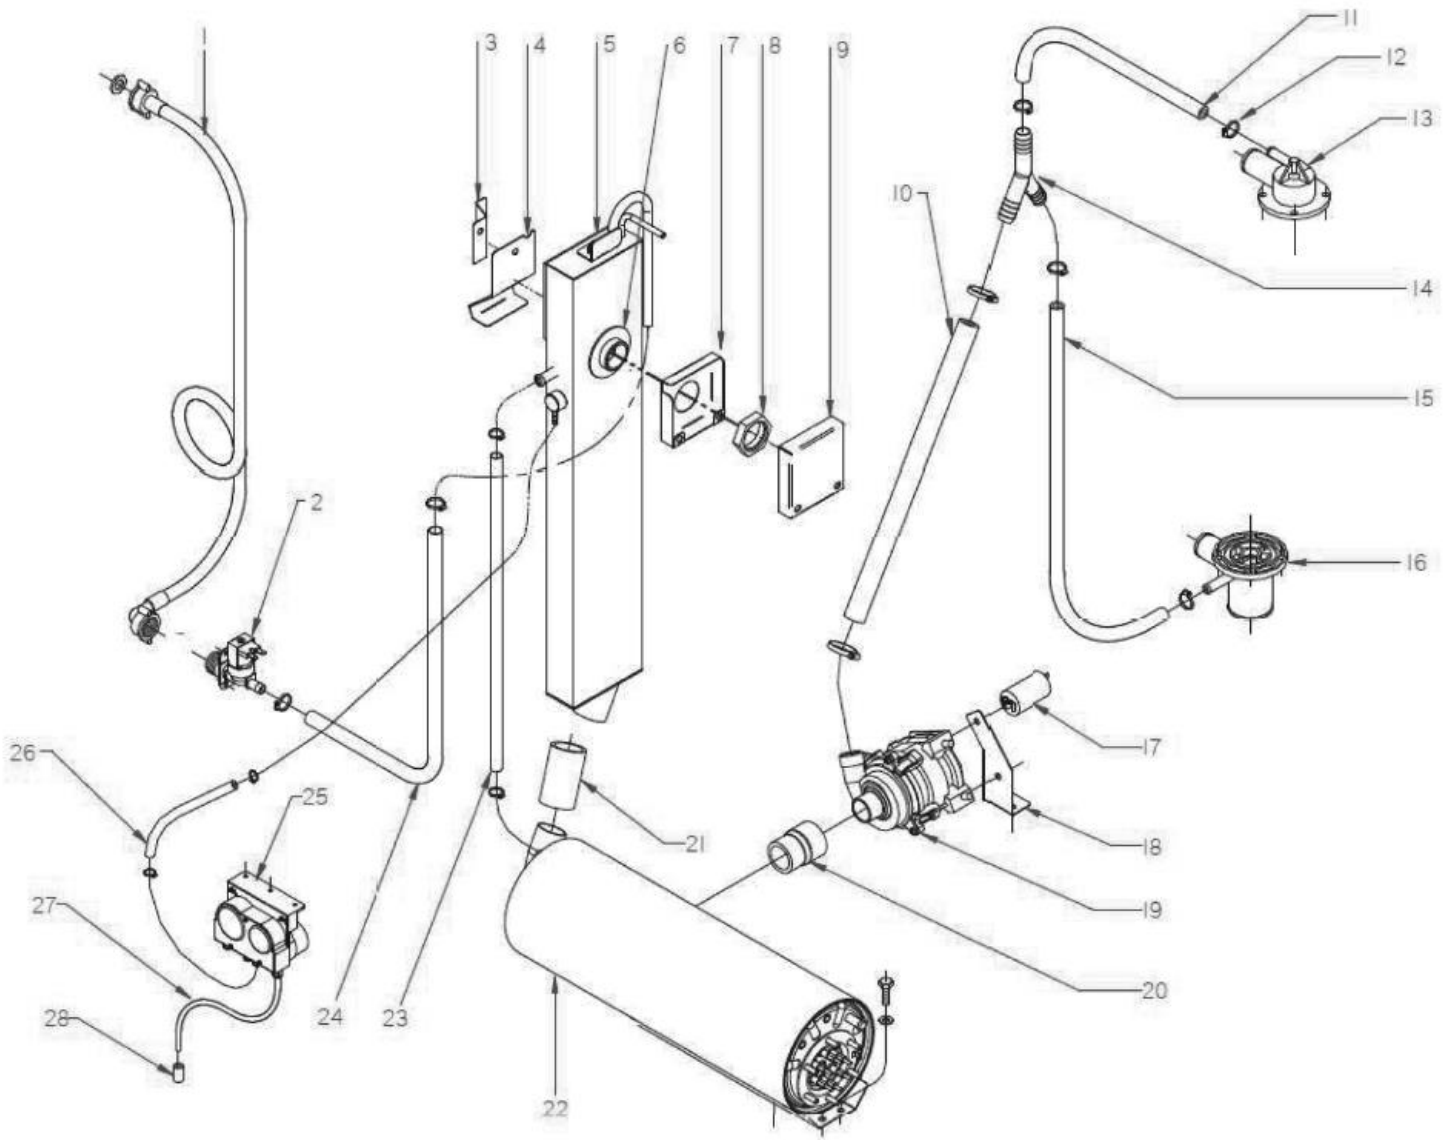

Storm 50 (DP & BT)

Exploded parts diagram

Part Number	Number	Description	Qty
***	1	Lid	1
B8-12024990	2	Plate Basket	1
***	3	Cutlery Basket	1
B8-12025011	4	Plastic Glass Basket	1
***	5	Lid Reinforcement	2
***	6	Box Profile	1
***	7	Fastening Bracket Profile	1
B8-12003212	8	Lock Closing Device	2
***	9	Right Basket Guide	1
***	-	Left Basket Guide	1
***	10	Right Tray Support	1
***	-	Left Tray Support	1
***	11	Tray Support Central	1
***	12	Drain Filter Tray	1
***	13	Filter Tray	3
***	14	Tank Protector Gasket	1
***	15	Front Panel	1
***	16	Complete Frame	1
***	17	UC Left Hinge	1
***	-	UC Right Hinge	1
***	18	Left Side Panel	1
***	-	Right Side Panel	1
B8-12025069	19	Adjustable Leg	4
***	20	Rear Lower Panel	1
***	21	Back Panel	1
***	22	Shock Absorber	1

Please contact Spares for assistance

Part Number	Number	Description	Qty
B8-12153291	1	Overflow	1
B8-12010165	2	Drain Plug Seal	1
B8-12024410	3	Wash Filter	1
***	4	Tray	1
***	5	Tray Seal	1
***	6	Tray Clamp	1
***	7	Drain Hose	1
***	8	Clamp	1
***	-	Pump Vacuum Pipe	1
B8-12094265	-	Drain Pump	1

Please contact Spares for assistance

Part Number	Number	Description	Qty
***	1	Water Intake Hose	1
B8-12025161	2	Water Inlet Valve	1
***	-	Inner Regulator	1
***	3	Interior Pt 1	1
***	4	Interior Pt 2	1
***	5	Steam Retainer Seal	1
***	6	Clamp	1
***	7	Feedthrough	1
***	8	Counter Nut Brass	1
***	9	Feedthrough Cover	1
***	10	Rinse Pump Hose	1
***	11	Upper Rinse Hose	1
***	12	Clamp	10
***	13	Upper Support	1
***	14	Y Connection	2
***	15	Lower Rinse Hose	1
***	16	Bush	1
***	17	Condenser 400v VDE	1
***	18	Rinse Pump Holder	1
B8-12024233	19	Rinse Pump	1
***	20	Reduction Hose	1
***	21	Boiler Inlet Hose	1
***	22	Complete Boiler	1
***	-	Clamp	2
	23	Steam Outlet	1
***	24	EV-BT Hose	1
***	25	Detergent & Rinse Dispenser	1
***	26	Rinse Conduit	1
B8-12024077	27	Detergent Inlet Hose	1
B8-12164632	28	Filter Weight	1