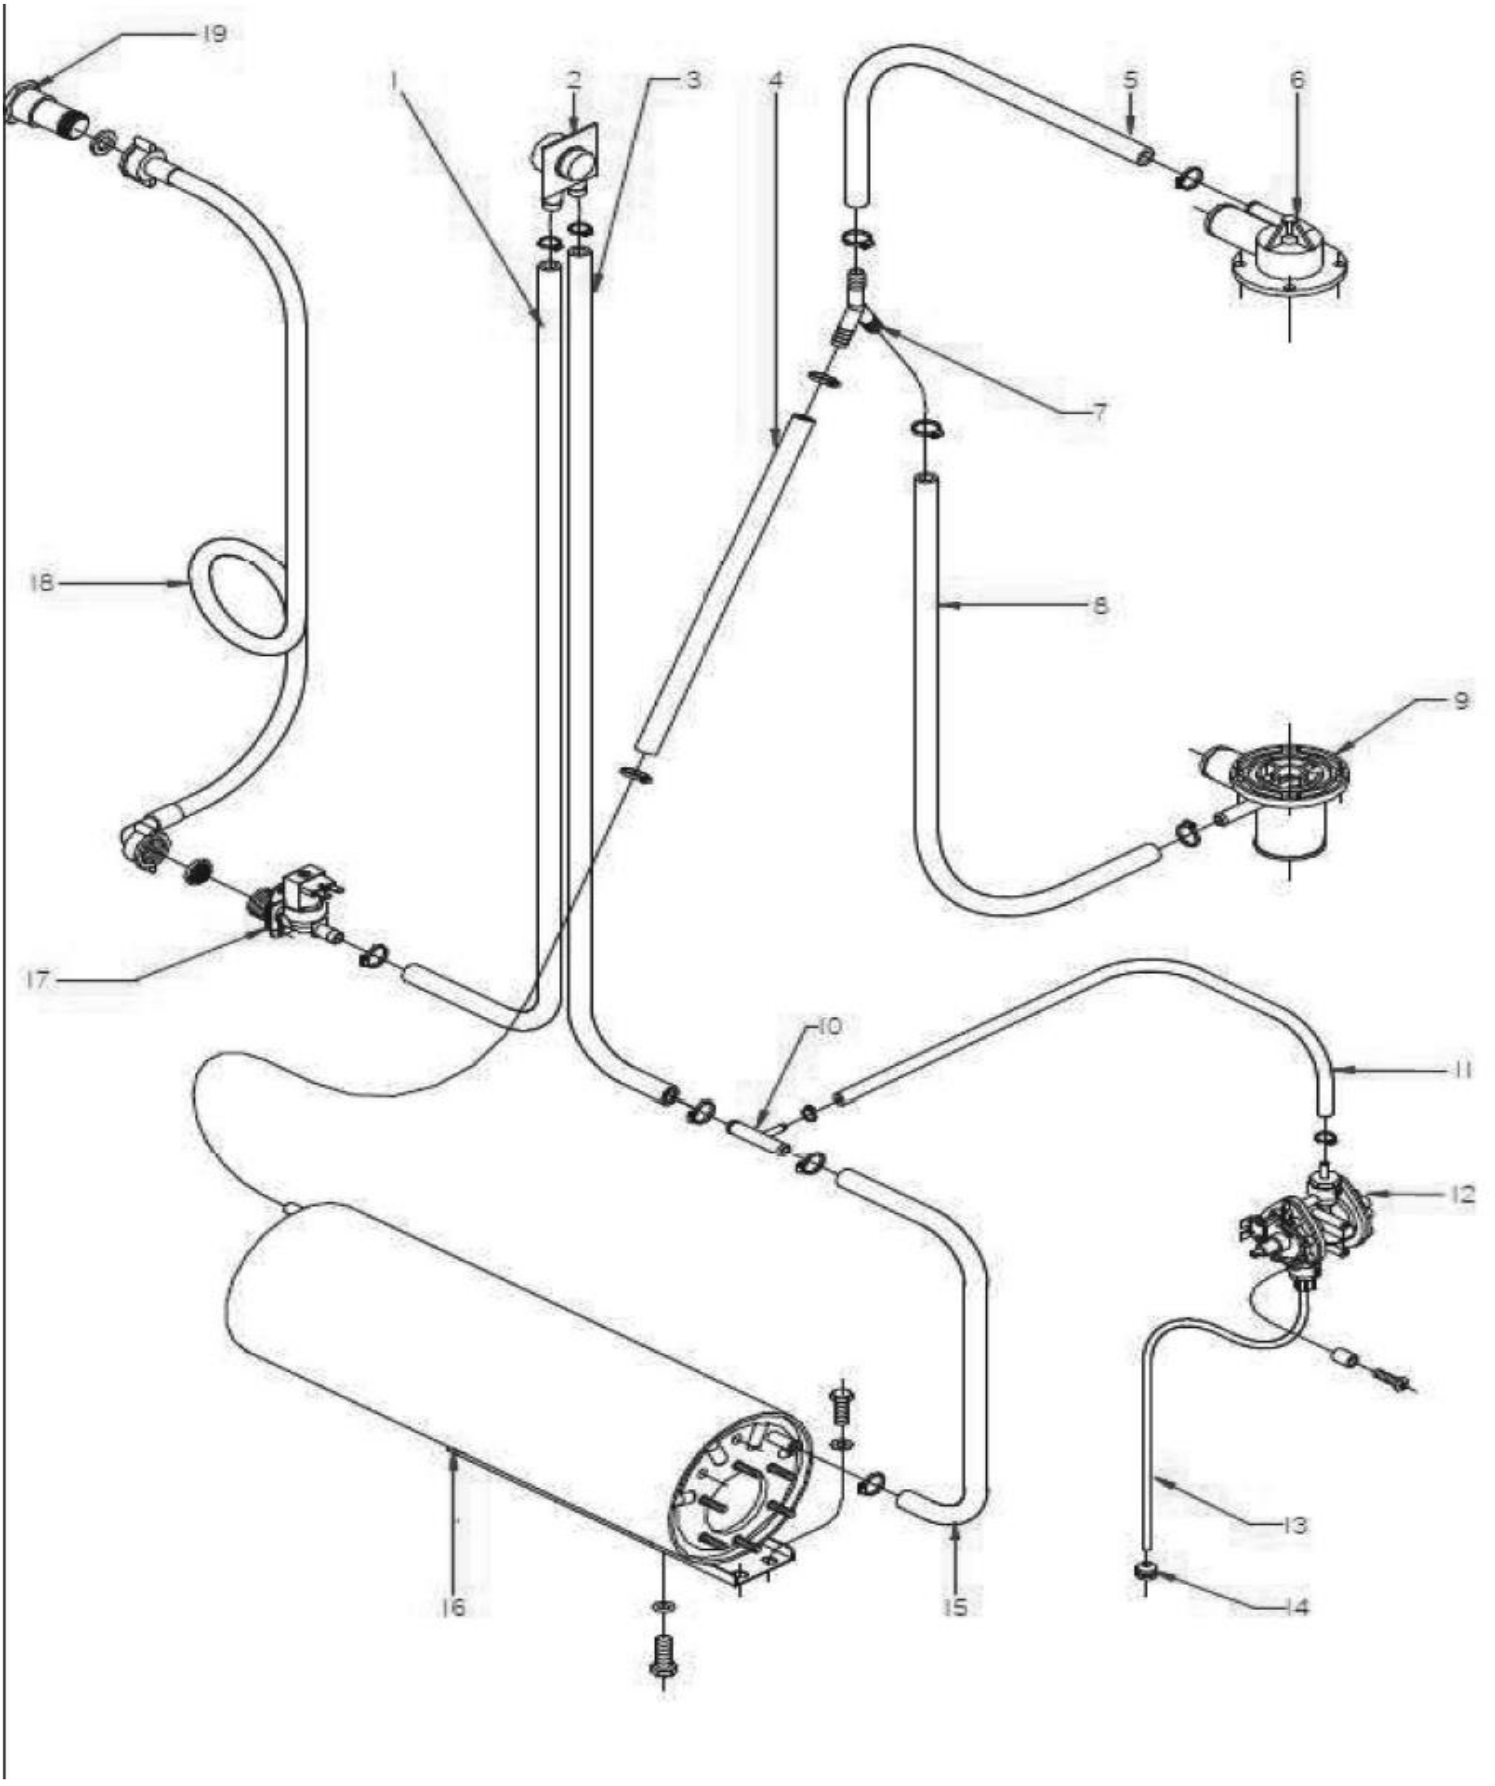

Part Number	Number	Description	Qty
***	1	Non-Return Valve Hose	1
***	2	Non-Return Valve	1
***	3	No-Return T Fitting Hose	1
***	4	Boiler Hose	1
***	5	Upper Rinse Hose	1
***	6	Support	1
***	7	Y Connection	1
***	8	Lower Rinse Hose	2
***	9	Feedthrough	1
***	-	Clamp	12
***	10	Pressure Intake	1
***	11	Rinse Outlet Hose	1
***	-	Clamp	2
B8-12133010	12	Rinse Aid Dispenser	1
***	13	Pipe	1
***	14	Filter Weight	1
***	15	T Fitting Boiler Hose	1
***	16	Complete Boiler	1
B8-12025161	17	Water Inlet Valve	1
***	18	Water Intake Hose	1
***	19	Non-Return Valve WM	1

Please contact Spares for assistance