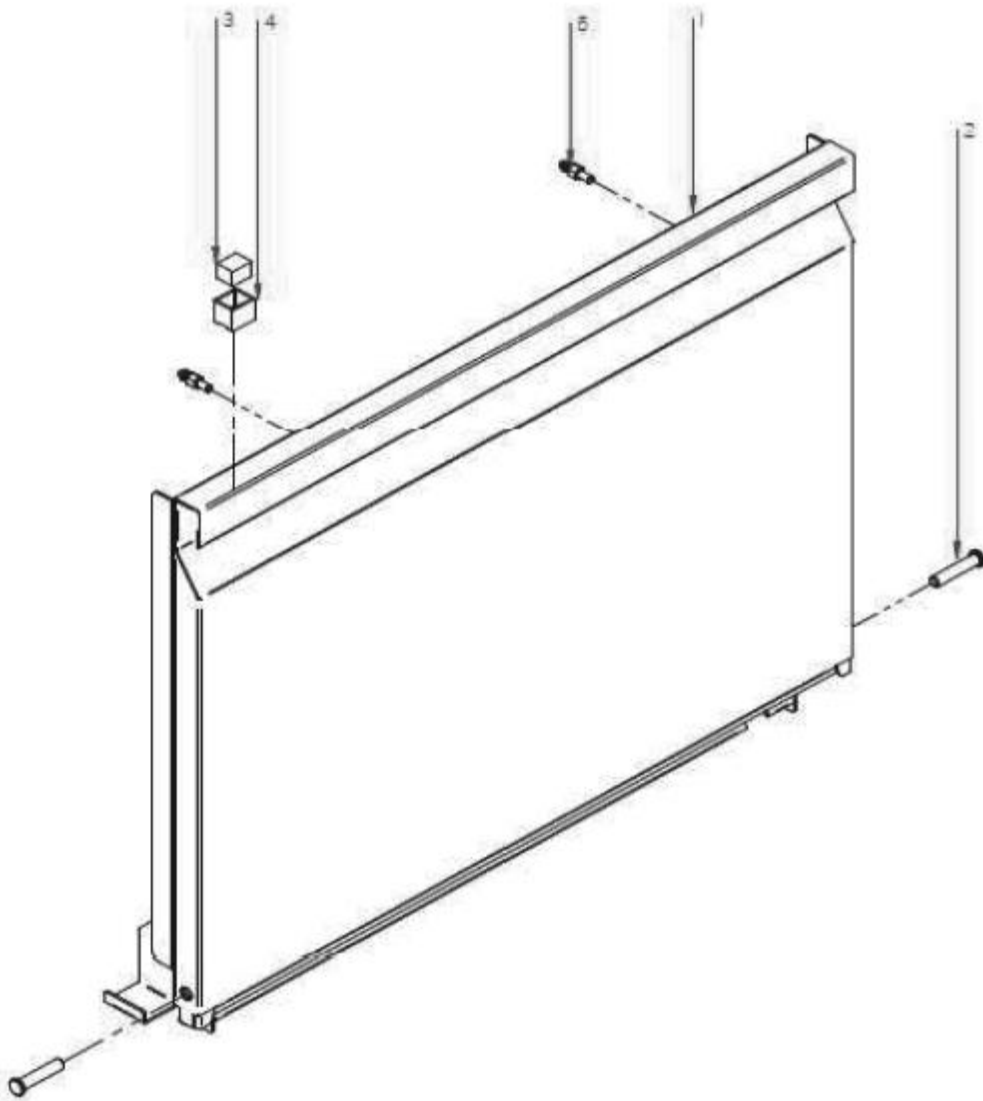

Storm 50 (DP & BT)

Exploded parts diagram

Part Number	Number	Description	Qty
***	1	Lid	1
B8-12024990	2	Plate Basket	1
***	3	Cutlery Basket	1
B8-12025011	4	Plastic Glass Basket	1
***	5	Lid Reinforcement	2
***	6	Box Profile	1
***	7	Fastening Bracket Profile	1
B8-12003212	8	Lock Closing Device	2
***	9	Right Basket Guide	1
***	-	Left Basket Guide	1
***	10	Right Tray Support	1
***	-	Left Tray Support	1
***	11	Tray Support Central	1
***	12	Drain Filter Tray	1
***	13	Filter Tray	3
***	14	Tank Protector Gasket	1
***	15	Front Panel	1
***	16	Complete Frame	1
***	17	UC Left Hinge	1
***	-	UC Right Hinge	1
***	18	Left Side Panel	1
***	-	Right Side Panel	1
B8-12025069	19	Adjustable Leg	4
***	20	Rear Lower Panel	1
***	21	Back Panel	1
***	22	Shock Absorber	1

Please contact Spares for assistance

Part Number	Number	Description	Qty
***	1	Complete Door	1
B8-12184707	2	Door Hinge Axis Pin	2
B8-12024303	3	Magnet	1
B8-12024094	4	Magnet Protector	1
B8-12024235	5	Door Closing Pin	2