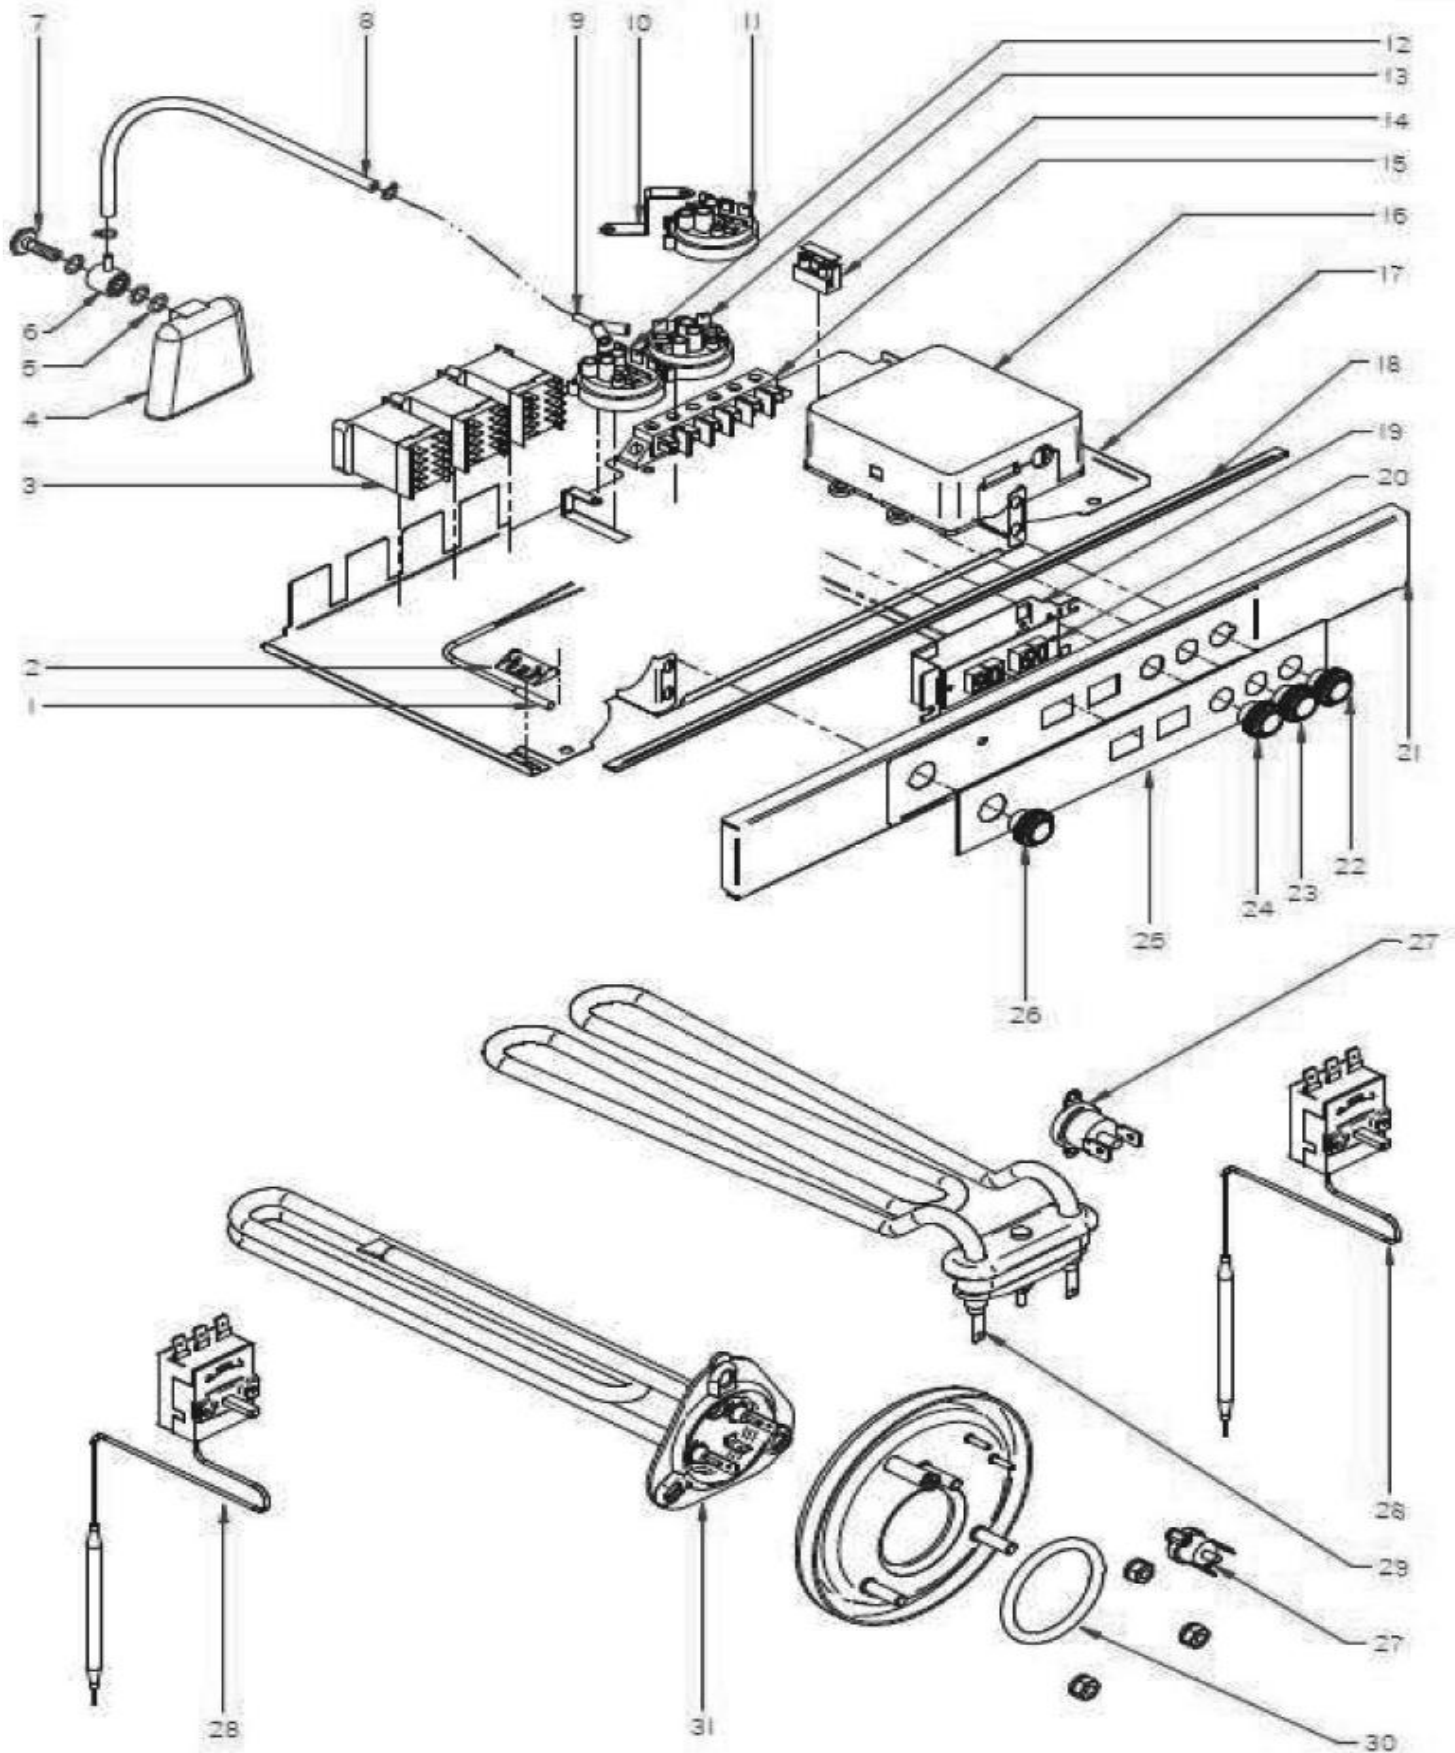

Part Number	Number	Description	Qty
B8-12024477	1	Magnetic Door Switch	1
***	2	Magnetic Switch Fastener	1
B8-12024011	3	Contactor	1
B8-12024350	4	Pressure Chamber	1
B8-12009873	5	O Ring for Pressure Chamber	1
***	6	Pressure Chamber Connex	1
B8-12024222	7	Pressure Switch Bolt	1
***	8	Presostat Hose	1
***	-	Elastic Pipe Flange	1
***	9	Y Connection	1
***	10	Pressure Switch Support	1
B8-12023805	11	Pressure Switch – Break Tank	-
B8-12023804	12	Pressure Switch – DP	-
B8-12023802	13	Pressure Switch – Wash Tank	1
***	14	Fuse 10A	1
***	15	Fuse Holder Terminal	1
B8-12008750	16	Timer PCB	1
***	17	Component Base	1
***	18	Lid Sealing Profile	1
***	19	Display Holder	1
***	20	Temperature Display	1
***	-	Temperature Probe	1
***	-	Probe Holder	1
	21	Control Panel	1
B8-12216518	22	Long Cycle Push Button (Pre Nov.19)	1
B8-12183262	22	Long Cycle Push Button (After Nov.19)	1
B8-12216519	23	Medium Cycle Push Button (Pre Nov.19)	1
B8-12171806	23	Medium Cycle Push Button (After Nov.19)	1
B8-12216540	24	Short Cycle Push Button (Pre Nov.19)	1
B8-12171805	24	Short Cycle Push Button (After Nov.19)	1
***	25	Fascia Sticker	1
B8-12216541	26	Power On/Off Button (Pre Nov.19)	1
B8-12171804	26	Power On/Off Button (After Nov.19)	1
B8-12220785	-	5V Green Led Light	1
B8-12096597	27	Overheat Stat	1
B8-12134992	28	Thermostat Wash/Rinse 27-85 °C	2
B8-12090524	29	Wash Tank Heater Element	1
B8-12010051	30	Rinse Tank Heater Seal	1
B8-12098745	31	Rinse Tank Heater	1

*** Please contact Spares for assistance***