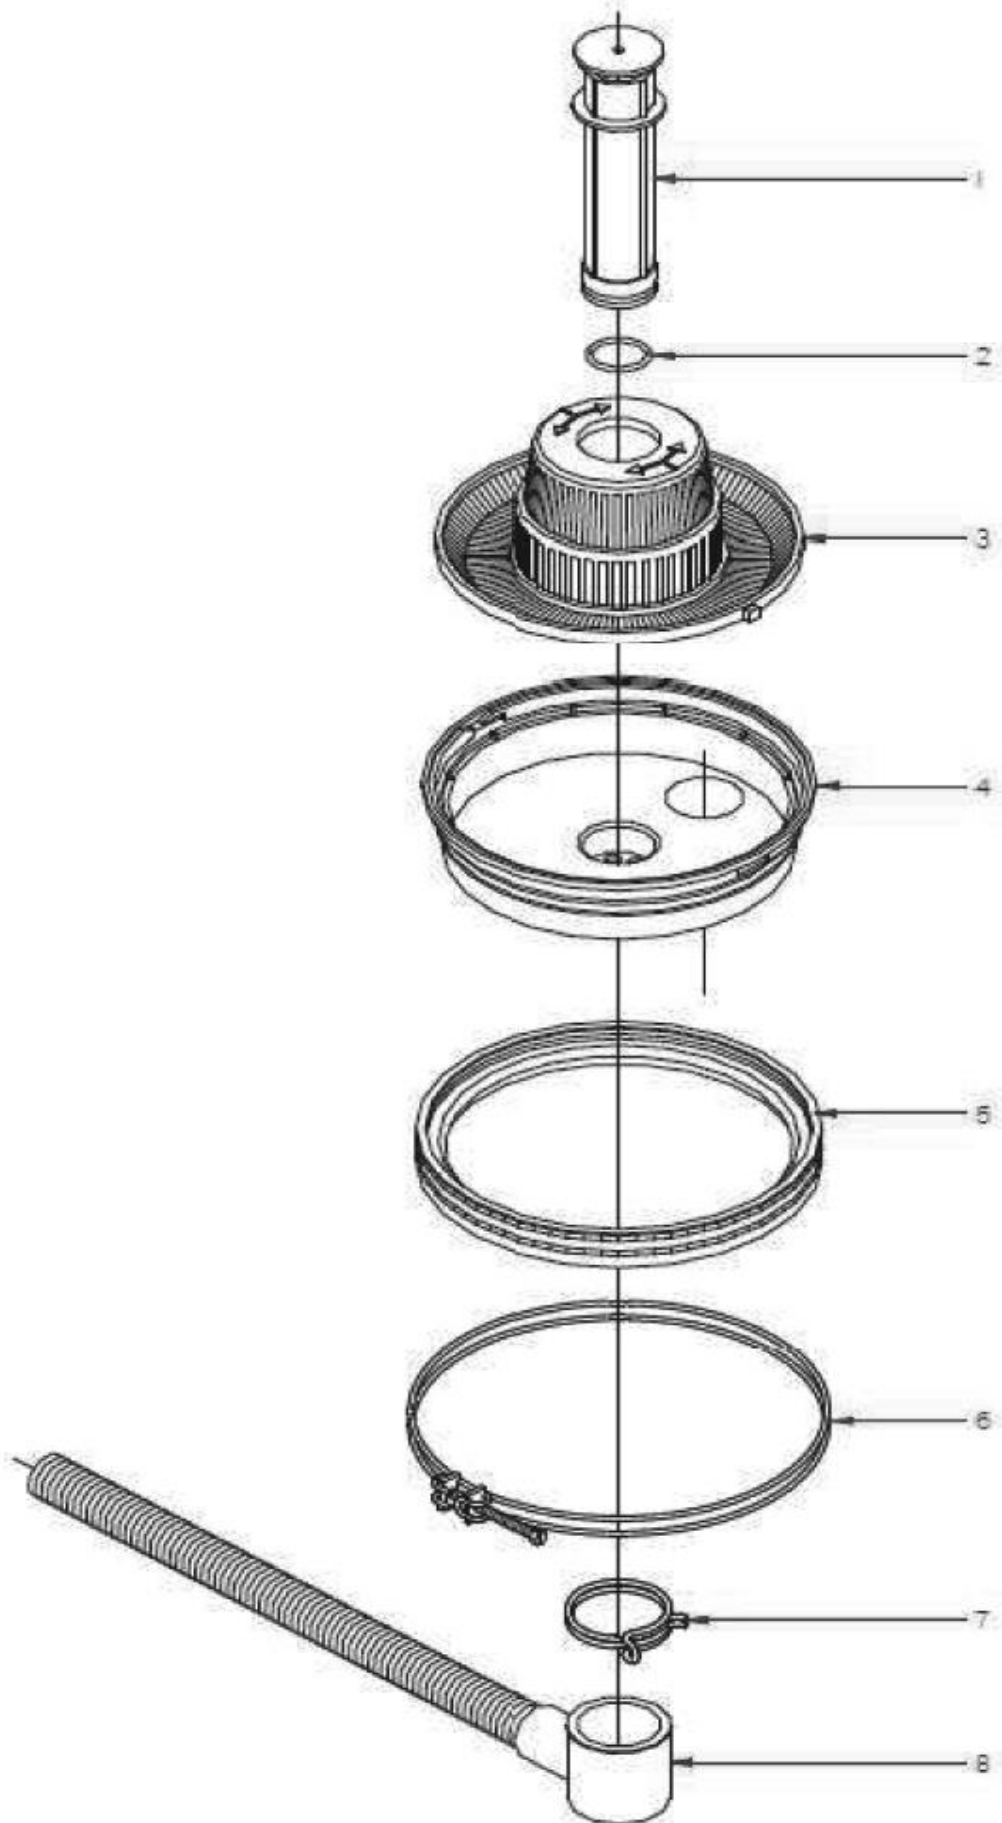

Part Number	Number	Description	Qty
B8-12153291	1	Overflow	1
B8-12010165	2	Drain Plug Seal	1
B8-12024410	3	Wash Filter	1
***	4	Tray	1
***	5	Tray Seal	1
***	6	Tray Clamp	1
***	7	Drain Hose	1
***	8	Clamp	1
***	-	Pump Vacuum Pipe	1
B8-12094265	-	Drain Pump	1

Please contact Spares for assistance