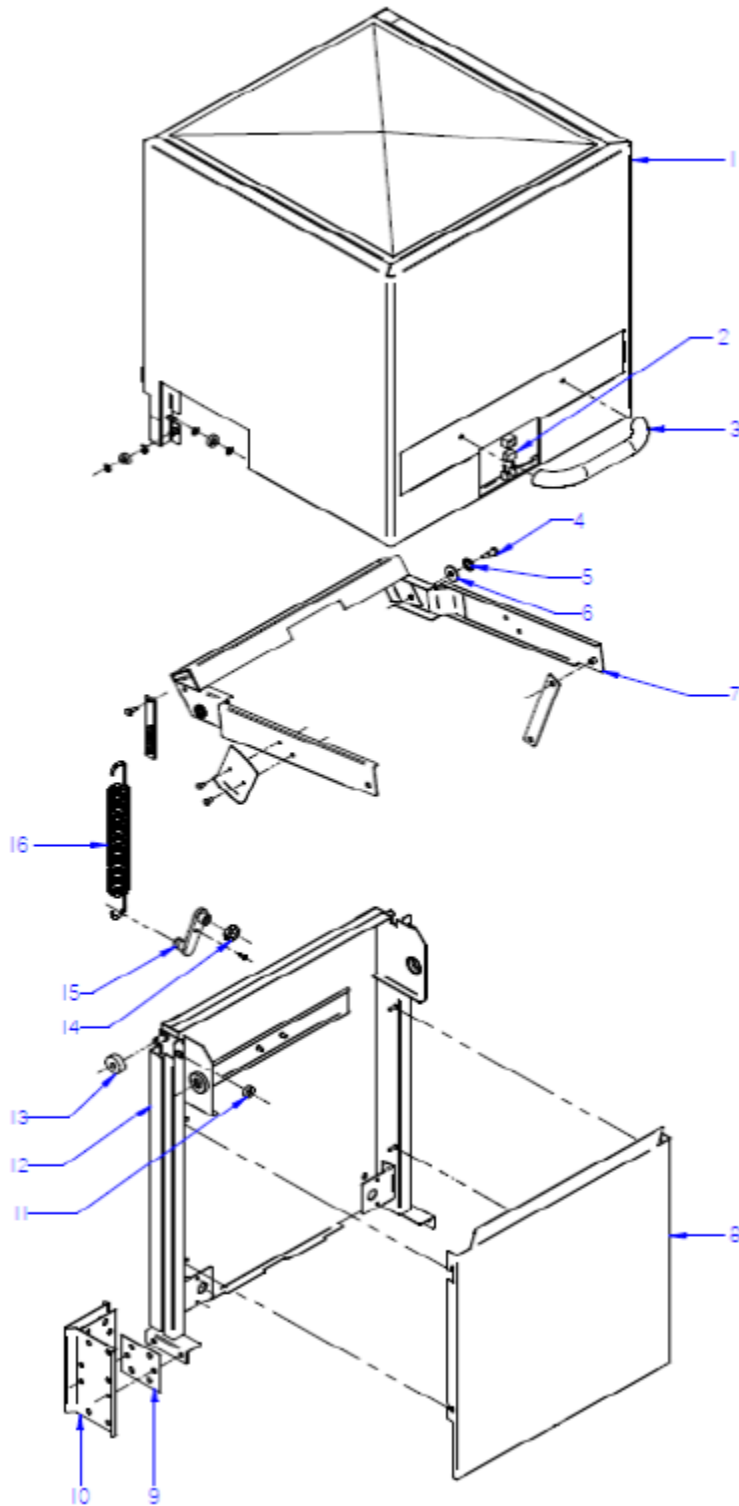

## Exploded parts diagram

Part Number	Number	Description	Qty
***	1	Cutlery Basket	2
B8-12024990	2	Plate Basket	1
B8-12025011	3	Plastic Glass Basket	1
***	4	Complete Basket Base	1
***	5	Basket Guide	1
***	6	Damper	2
***	7	Right Side Panel	1
***	-	Left Side Panel	1
***	8	Front Panel	1
***	9	Complete Frame	1
***	10	Adjustable Leg	4
***	11	Front Filter Guide	1
***	12	Filter	1
***	13	Rear Filter Guide	1
***	14	Complete Tray	1
***	15	Waste Collection	1
***	16	Rear Panel	1

\*\*\*Please contact Spares for assistance\*\*\*

Part Number	Number	Description	Qty
***	1	Complete Hood	1
B8-12024303	2	Magnet	1
***	3	Door Handle	1
***	4	Rotary Shaft	2
***	5	Bearing	2
***	6	Washer	2
***	7	Complete Rocker Arm	1
***	-	Washer	2
***	-	Lock Washer	2
***	-	M8 SS Nut	2
***	8	Spring Cover	1
***	9	Hood Support Seal	4
***	-	Screw	10
***	-	Hex Chrome Screw	4
***	-	Washer	14
***	-	Lock Washer	14
***	-	M8 SS Nut	10
***	10	Hood Guide Support	2
***	11	Revolving Bushing	4
***	-	Safety Washer	8
***	12	Complete Hood Guide	1
***	13	Bushing	2
***	14	Hex Bolt	2
***	15	Tensioning Spring	2
***	16	Spring	2

\*\*\*Please contact Spares for assistance\*\*\*

Part Number	Number	Description	Qty
***	1	Overflow	1
B8-12010165	2	Drain Plug Seal	1
***	3	Drain Bush	1
***	4	Washer	1
***	5	Grooved Nut	1
***	6	Clamp	1
B8-12024473	7	Drain Hose	1

\*\*\*Please contact Spares for assistance\*\*\*

Part Number	Number	Description	Qty
***	1	Overflow	1
***	2	Drain Bush	1
***	3	Grooved Nut	1
***	4	Hood Accumulator	1
***	5	Drain Hose	1
B8-12023456	6	Drain Pump	1
***	7	Pump Support	1
***	-	Washer	2
***	-	Hex Screw	1
***	-	Curved Screw	12
***	-	Washer	1
***	8	Pump Protection	1