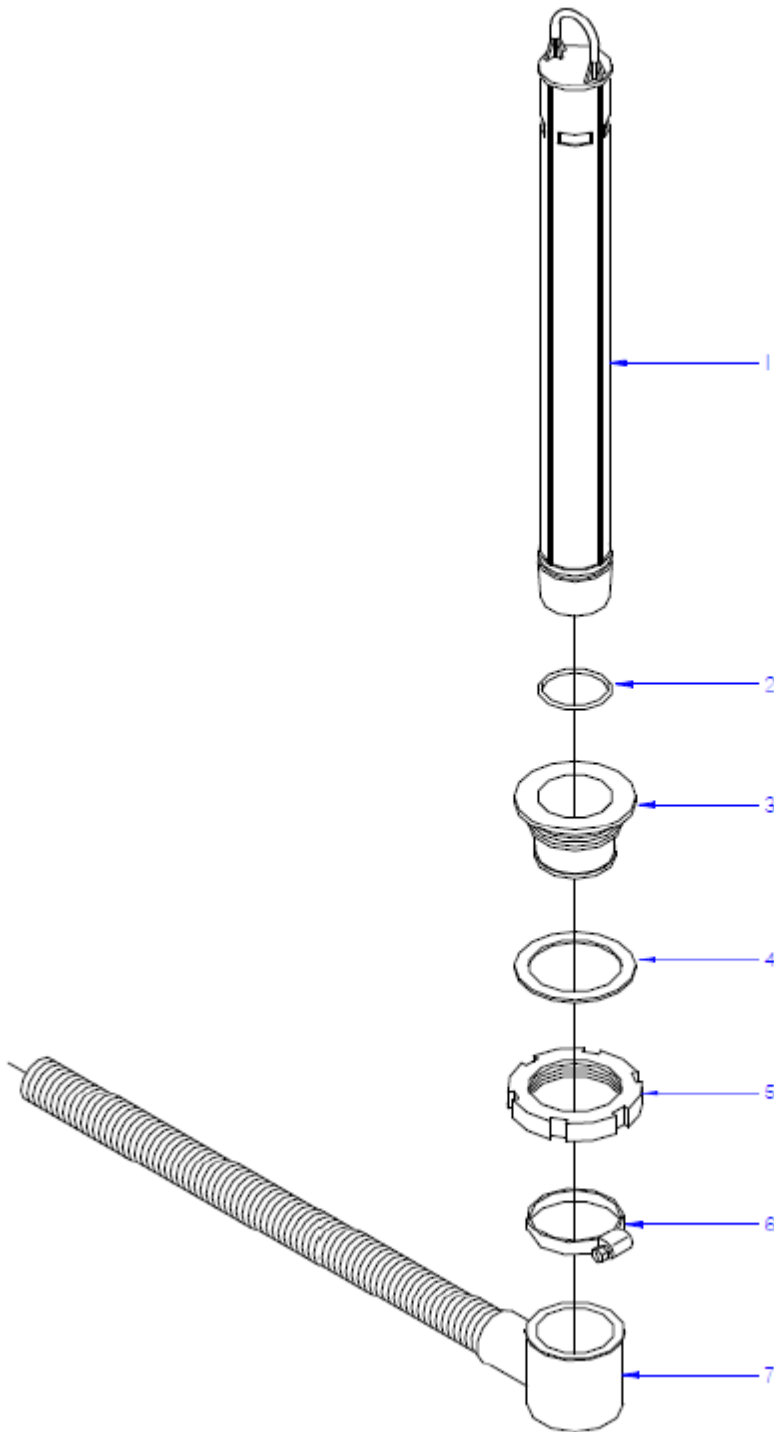

## Exploded parts diagram

Part Number	Number	Description	Qty
***	1	Cutlery Basket	2
B8-12024990	2	Plate Basket	1
B8-12025011	3	Plastic Glass Basket	1
***	4	Complete Basket Base	1
***	5	Basket Guide	1
***	6	Damper	2
***	7	Right Side Panel	1
***	-	Left Side Panel	1
***	8	Front Panel	1
***	9	Complete Frame	1
***	10	Adjustable Leg	4
***	11	Front Filter Guide	1
***	12	Filter	1
***	13	Rear Filter Guide	1
***	14	Complete Tray	1
***	15	Waste Collection	1
***	16	Rear Panel	1

\*\*\*Please contact Spares for assistance\*\*\*

Part Number	Number	Description	Qty
***	1	Complete Hood	1
B8-12024303	2	Magnet	1
***	3	Door Handle	1
***	4	Rotary Shaft	2
***	5	Bearing	2
***	6	Washer	2
***	7	Complete Rocker Arm	1
***	-	Washer	2
***	-	Lock Washer	2
***	-	M8 SS Nut	2
***	8	Spring Cover	1
***	9	Hood Support Seal	4
***	-	Screw	10
***	-	Hex Chrome Screw	4
***	-	Washer	14
***	-	Lock Washer	14
***	-	M8 SS Nut	10
***	10	Hood Guide Support	2
***	11	Revolving Bushing	4
***	-	Safety Washer	8
***	12	Complete Hood Guide	1
***	13	Bushing	2
***	14	Hex Bolt	2
***	15	Tensioning Spring	2
***	16	Spring	2

\*\*\*Please contact Spares for assistance\*\*\*

Part Number	Number	Description	Qty
***	1	Overflow	1
B8-12010165	2	Drain Plug Seal	1
***	3	Drain Bush	1
***	4	Washer	1
***	5	Grooved Nut	1
***	6	Clamp	1
B8-12024473	7	Drain Hose	1