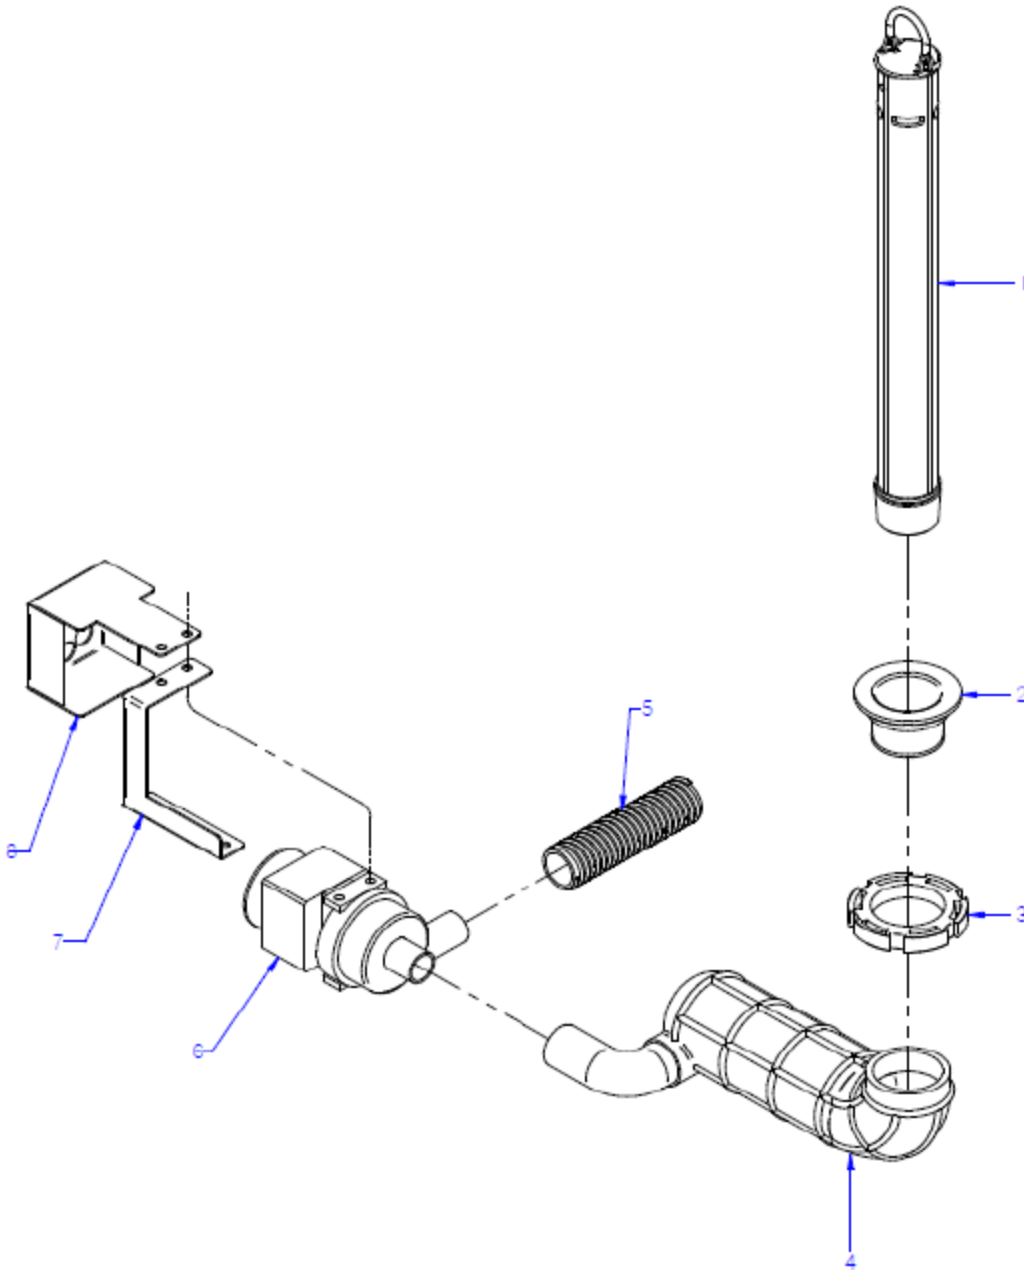

## Exploded parts diagram

Part Number	Number	Description	Qty
***	1	Cutlery Basket	2
B8-12024990	2	Plate Basket	1
B8-12025011	3	Plastic Glass Basket	1
***	4	Complete Basket Base	1
***	5	Basket Guide	1
***	6	Damper	2
***	7	Right Side Panel	1
***	-	Left Side Panel	1
***	8	Front Panel	1
***	9	Complete Frame	1
***	10	Adjustable Leg	4
***	11	Front Filter Guide	1
***	12	Filter	1
***	13	Rear Filter Guide	1
***	14	Complete Tray	1
***	15	Waste Collection	1
***	16	Rear Panel	1

\*\*\*Please contact Spares for assistance\*\*\*

Part Number	Number	Description	Qty
***	1	Complete Hood	1
B8-12024303	2	Magnet	1
***	3	Door Handle	1
***	4	Rotary Shaft	2
***	5	Bearing	2
***	6	Washer	2
***	7	Complete Rocker Arm	1
***	-	Washer	2
***	-	Lock Washer	2
***	-	M8 SS Nut	2
***	8	Spring Cover	1
***	9	Hood Support Seal	4
***	-	Screw	10
***	-	Hex Chrome Screw	4
***	-	Washer	14
***	-	Lock Washer	14
***	-	M8 SS Nut	10
***	10	Hood Guide Support	2
***	11	Revolving Bushing	4
***	-	Safety Washer	8
***	12	Complete Hood Guide	1
***	13	Bushing	2
***	14	Hex Bolt	2
***	15	Tensioning Spring	2
***	16	Spring	2

\*\*\*Please contact Spares for assistance\*\*\*

Part Number	Number	Description	Qty
***	1	Overflow	1
B8-12010165	2	Drain Plug Seal	1
***	3	Drain Bush	1
***	4	Washer	1
***	5	Grooved Nut	1
***	6	Clamp	1
B8-12024473	7	Drain Hose	1

\*\*\*Please contact Spares for assistance\*\*\*

Part Number	Number	Description	Qty
***	1	Overflow	1
***	2	Drain Bush	1
***	3	Grooved Nut	1
***	4	Hood Accumulator	1
***	5	Drain Hose	1
B8-12023456	6	Drain Pump	1
***	7	Pump Support	1
***	-	Washer	2
***	-	Hex Screw	1
***	-	Curved Screw	12
***	-	Washer	1
***	8	Pump Protection	1