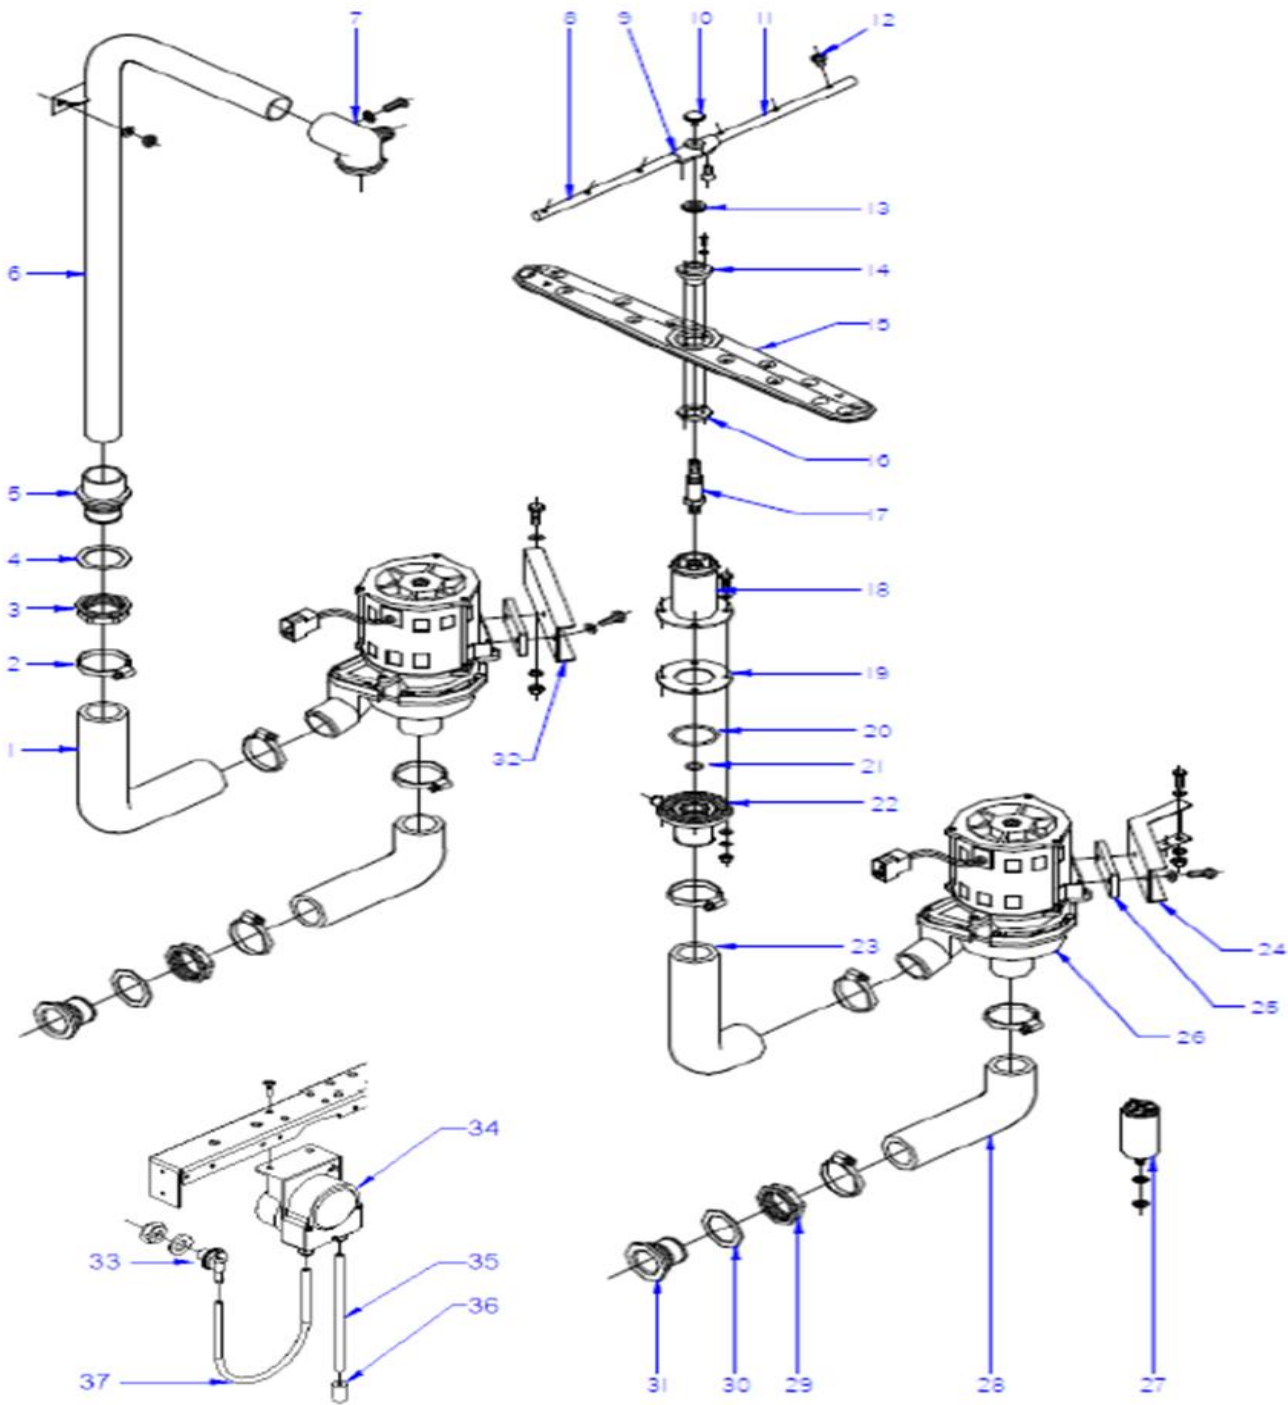

Part Number	Number	Description	Qty
B8-12043287	1	Pipe Elbow	1
***	2	Clamp	8
***	3	Wall Bush Nut	1
B8-12009960	4	Washer	1
***	5	Prewash Bush	1
***	-	O Ring	1
B8-12006587	6	Wash Pipe with Welded Support	1
B8-12024934	7	Upper Distributor Support	1
***	8	Left Rinse Branch	2
B8-12024470	9	Rinse Branch Support	2
B8-12009829	10	Rinse Arm Securing Bolt	2
***	11	Right Rinse Branch	2
B8-12024077	12	Rinse Jet	12
B8-12024006	-	Rinse Jet Clip	12
B8-12009912	-	Rinse Jet Seal	12
***	13	Special Nut	2
***	14	Bush	2
***	15	Wash Arm	2
***	16	Washer	2
***	17	Central Shaft	2
***	18	Lower Support	1
***	19	Seal	1
***	20	O Ring	1
***	21	O Ring	1
***	22	Bush	1
***	23	Pipe	1
***	24	Motor Support Bracket	1
***	25	Wash Pump Base	2
B8-12043287	26	Wash Pump	2
***	27	Capacitor	2
***	28	Extractor Pipe	2
***	29	Wall Bush Nut	2
B8-12009960	30	Washer	2
***	31	Extractor Bush	2
***	32	Rear Motor Support Bracket	1
***	33	Detergent Wall Bush	1
B8-12133011	34	Detergent Dispenser	1
***	35	Aspiration Hose	1
***	36	Filter Weight	1
***	37	Conduit	1

Please contact Spares for assistance