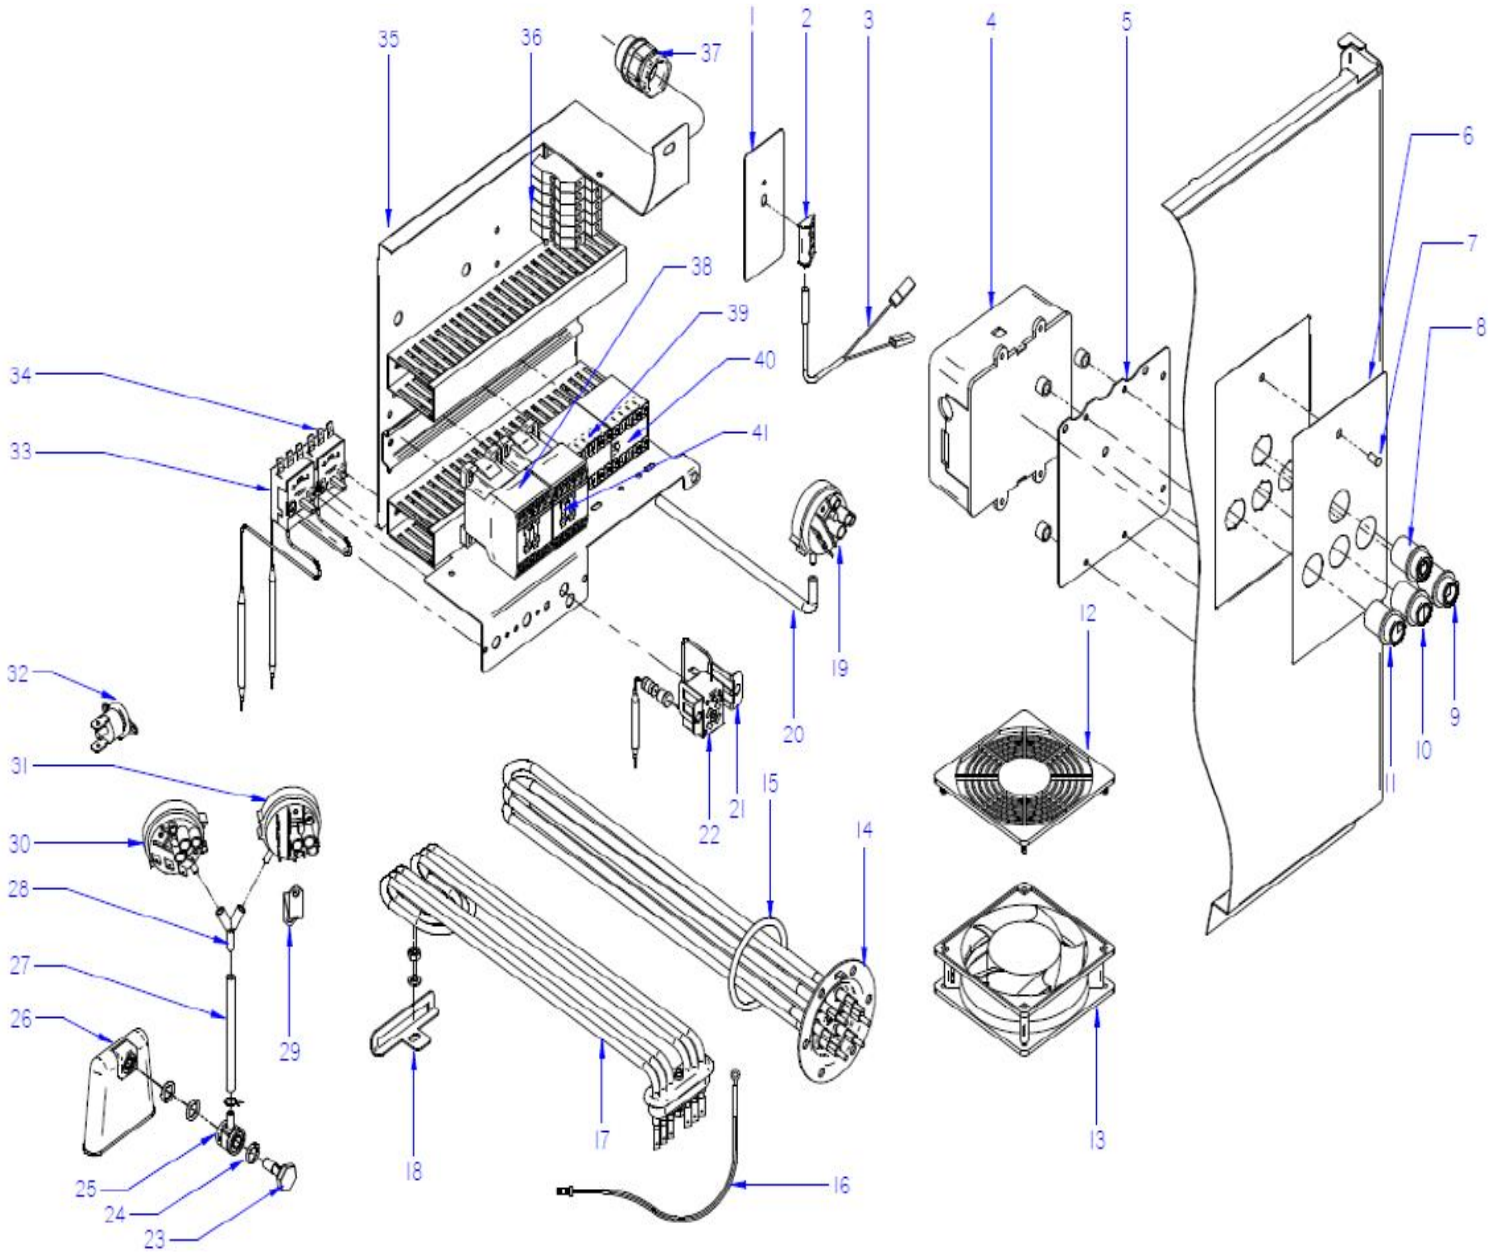

Part Number	Number	Description	Qty
	1	Switch Support	1
***	2	Magnetic Switch Fastener	1
B8-12024477	3	Magnetic Door Switch	1
B8-12008750	4	Timer PCB	1
B8-12009873	5	Support Panel	1
***	6	Fascia	1
B8-12220785	7	5V Green Led Light	1
B8-12216541	8	Power On/Off Button (Pre Nov.19)	1
B8-12171804	8	Power On/Off Button (After Nov.19)	1
B8-12216540	9	Short Cycle Push Button (Pre Nov.19)	1
B8-12171805	9	Short Cycle Push Button (After Nov.19)	1
B8-12216519	10	Medium Cycle Push Button (Pre Nov.19)	1
B8-12171806	10	Medium Cycle Push Button (After Nov.19)	1
B8-12216518	11	Long Cycle Push Button (Pre Nov.19)	1
B8-12183262	11	Long Cycle Push Button (After Nov.19)	1
***	12	Fan Protection	1
***	13	Fan	1
***	14	Rinse Tank Heater	1
B8-12010051	15	Rinse Tank Heater Seal	1
***	16	Temp. Display Sensor	2
***	17	Tank Heater	1
***	18	Tank Resistor	1
B8-12023804	19	Pressure Switch	1
***	20	BT 2 Pressure Switch	1
***	21	Limiter Fastening	1
***	22	Booster Cut-out Thermostat	1
B8-12024222	23	Pressure Switch Bolt	1
B8-12009873	24	O Ring for Pressure Chamber	3
B8-12024157	25	Pressure Switch Connex	1
B8-12024350	26	Pressure Chamber	1
***	27	Pressure Switch Hose	1
***	28	Y Connection	1
***	29	Pressure Switch Support	1
B8-12023804	30	Pressure Switch	1
***	31	Safety Pressure Switch	1
B8-12096597	32	Cut out Thermostat 110°C	2
B8-12134992	33	Thermostat 27-85°C	1
***	34	Thermostat 60°C	1
***	35	Electric Panel	1
***	36	Terminal 16	3