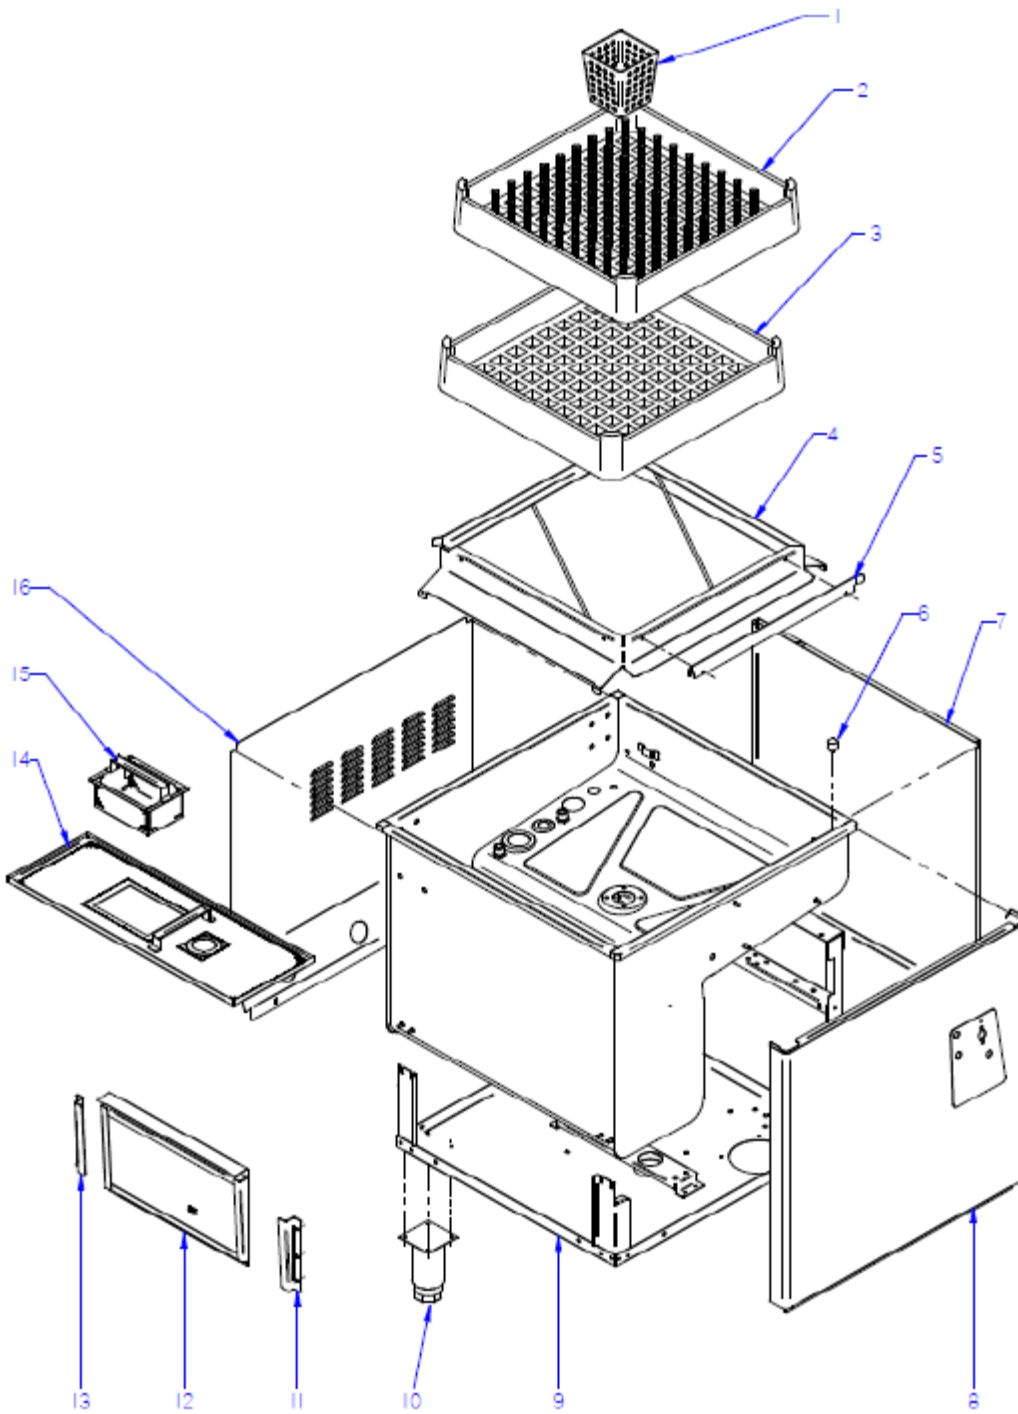

## Exploded parts diagram

Part Number	Number	Description	Qty
***	1	Cutlery Basket	2
B8-12024990	2	Plate Basket	1
B8-12025011	3	Plastic Glass Basket	1
***	4	Complete Basket Base	1
***	5	Basket Guide	1
***	6	Damper	2
***	7	Right Side Panel	1
***	-	Left Side Panel	1
***	8	Front Panel	1
***	9	Complete Frame	1
***	10	Adjustable Leg	4
***	11	Front Filter Guide	1
***	12	Filter	1
***	13	Rear Filter Guide	1
***	14	Complete Tray	1
***	15	Waste Collection	1
***	16	Rear Panel	1

\*\*\*Please contact Spares for assistance\*\*\*

Part Number	Number	Description	Qty
***	1	Complete Hood	1
B8-12024303	2	Magnet	1
***	3	Door Handle	1
***	4	Rotary Shaft	2
***	5	Bearing	2
***	6	Washer	2
***	7	Complete Rocker Arm	1
***	-	Washer	2
***	-	Lock Washer	2
***	-	M8 SS Nut	2
***	8	Spring Cover	1
***	9	Hood Support Seal	4
***	-	Screw	10
***	-	Hex Chrome Screw	4
***	-	Washer	14
***	-	Lock Washer	14
***	-	M8 SS Nut	10
***	10	Hood Guide Support	2
***	11	Revolving Bushing	4
***	-	Safety Washer	8
***	12	Complete Hood Guide	1
***	13	Bushing	2
***	14	Hex Bolt	2
***	15	Tensioning Spring	2
***	16	Spring	2