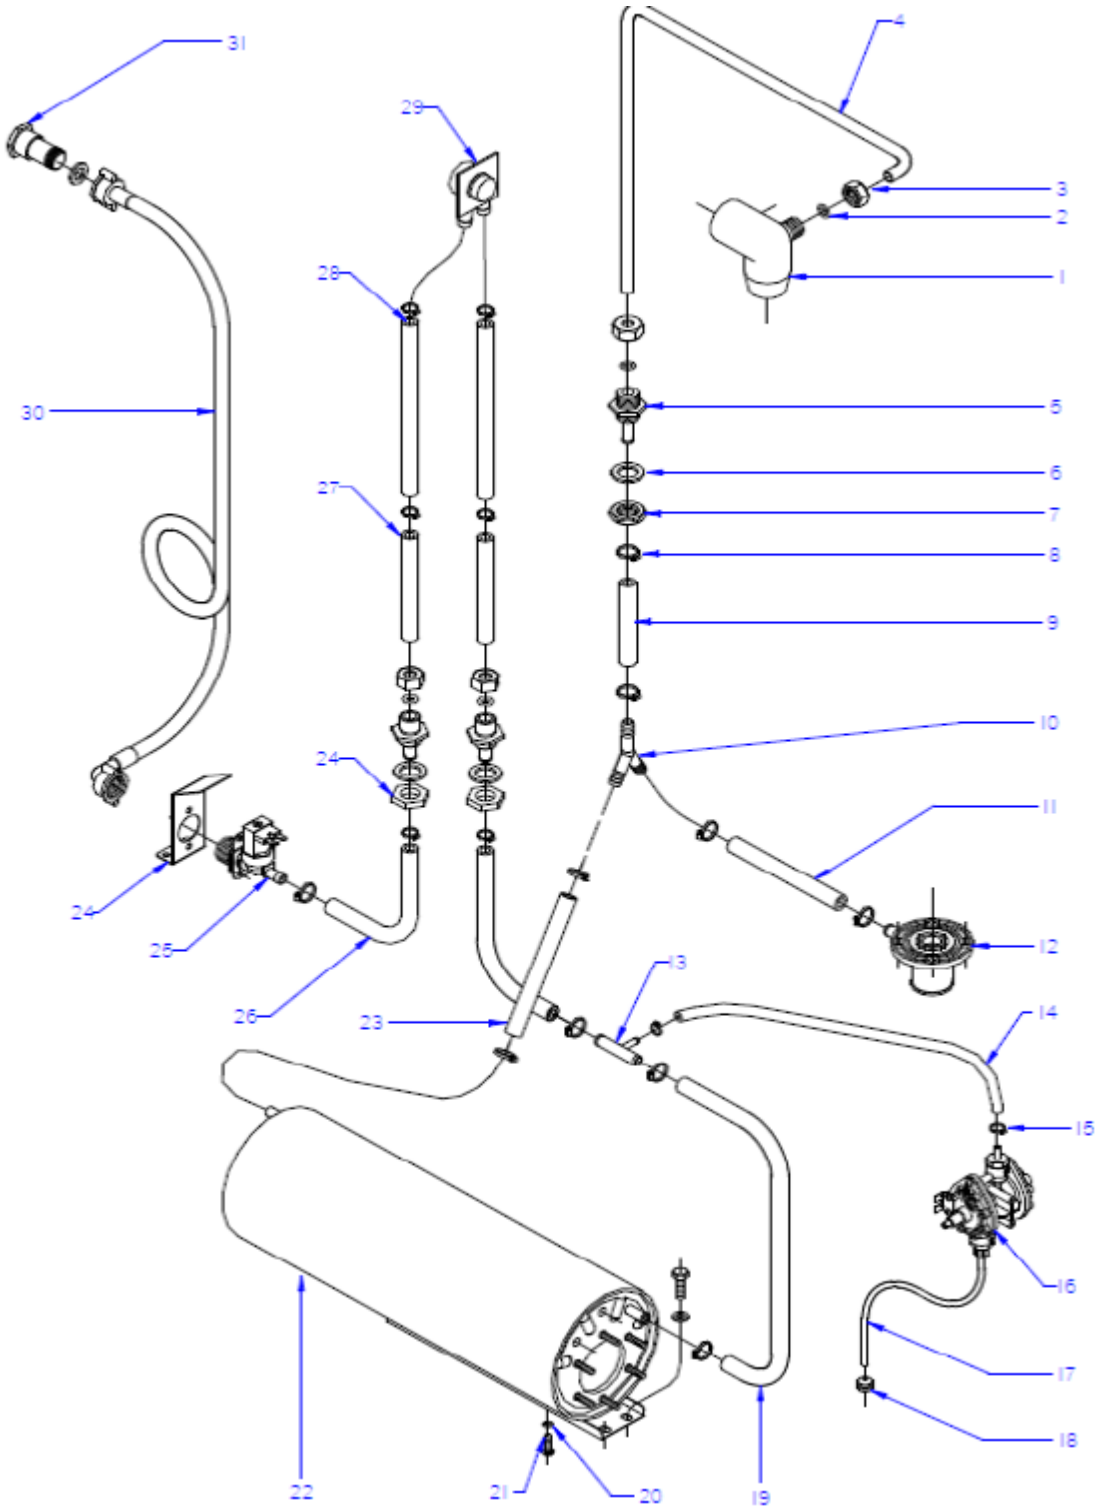

Part Number	Number	Description	Qty
***	1	Upper Support	1
B8-12025161	2	O Ring	4
***	3	Nut	4
***	4	Pipe	1
***	5	Rinse Bush	3
***	6	Seal	3
***	7	Hex Nut	3
***	8	Clamp	16
***	9	Y Fitting	1
***	10	Y Fitting	1
***	11	Y Tank Feedthrough Hose	1
***	12	Tank Lower Feedthrough	1
***	13	T Fitting	1
***	14	Rinse Outlet Hose	1
***	15	Clamp	2
B8-12133010	16	Rinse Aid Dispenser	1
***	17	Blue Pipe	1
***	18	Filter Weight	1
***	19	T Fitting Boiler Hose	1
***	20	Hex Screw	1
***	21	O Ring	1
***	22	Complete Drum	1
***	23	Boiler Y Fitting Hose	1
***	24	Solenoid Valve Bracket	1
B8-12025161	25	Water Inlet Valve	1
***	26	EV- Tank Feed	1
***	27	Connection Pipe	1
***	28	Non-Return Hose	2
B8-12024077	29	Non-Return Valve	1
***	30	Water Input Hose	1
***	31	WMKA Valve (Australia)	1

Please contact Spares for assistance