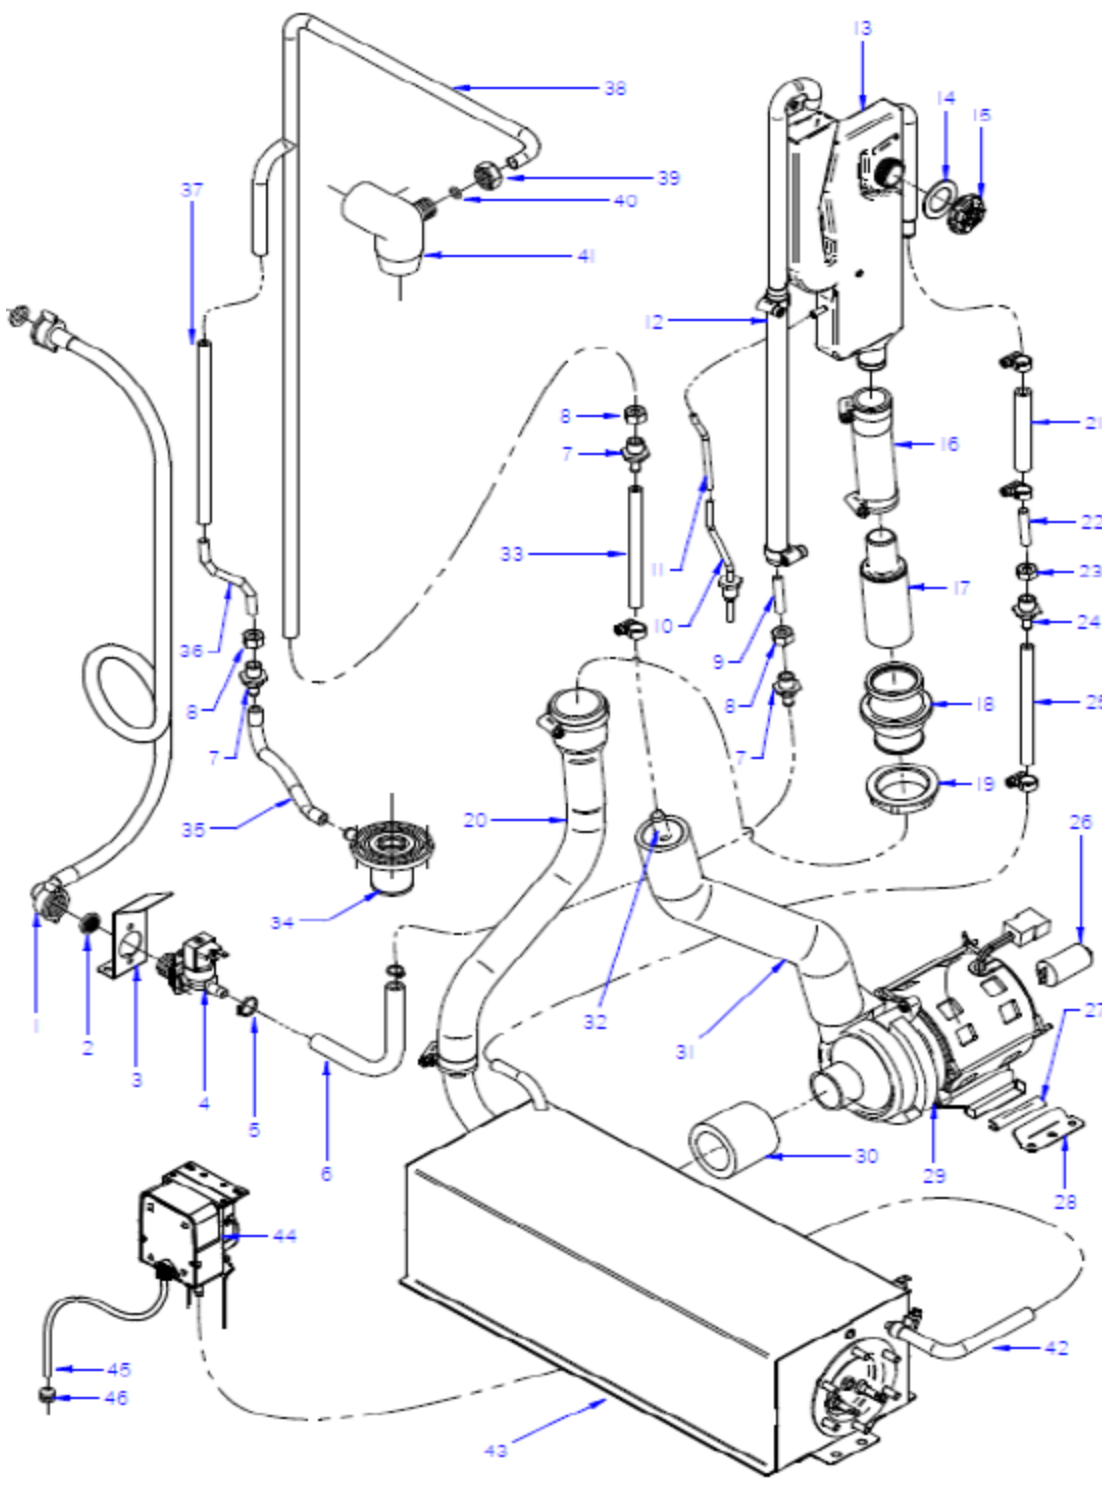

Part Number	Number	Description	Qty
***	1	Water Input Hose	1
***	-	WMKA Valve (Australia)	1
***	2	Inner Regulator	4
***	3	Solenoid Bracket	1
B8-12025161	4	Water Inlet Valve	3
***	5	Clamp	3
***	6	EV- Feedthrough Conduit	3
***	7	Rinse Bushing	16
***	-	O Ring	1
***	-	Seal	1
***	-	Hex Nut	1
***	8	Nut	1
***	9	Water Intake Pipe	1
***	10	Bushing	1
***	11	BT – Presostat Hose	2
***	-	Seal	1
***	-	Feedthrough – Presostat Hose	1
***	12	Feedthrough 1- BT Hose	1
***	13	Break Tank	1
***	14	Break Tank Gasket	1
***	15	Break Tank Nut	1
***	16	BT- Conduit	1
***	-	Clamp	1
***	17	Adapter Hood Break Tank	1
***	18	Prewash Bush	1
***	-	Washer	1
***	-	O ring	1
***	-	Clamp	1
***	19	Bush Nut	1
***	20	BT-FT Conduit Hood	1
***	21	Feedthrough – BT Steam Hood	1
***	22	Rinse Pipe	1
***	-	O Ring	1
***	23	Nut	1
***	24	Rinse Bush	1
***	-	Nut	1
***	-	Gasket	1
***	25	Boiler Feed Steam Hose	1
***	26	Capacitor	1
***	27	Motor Pump Support	1
***	28	Rubber Profile	2