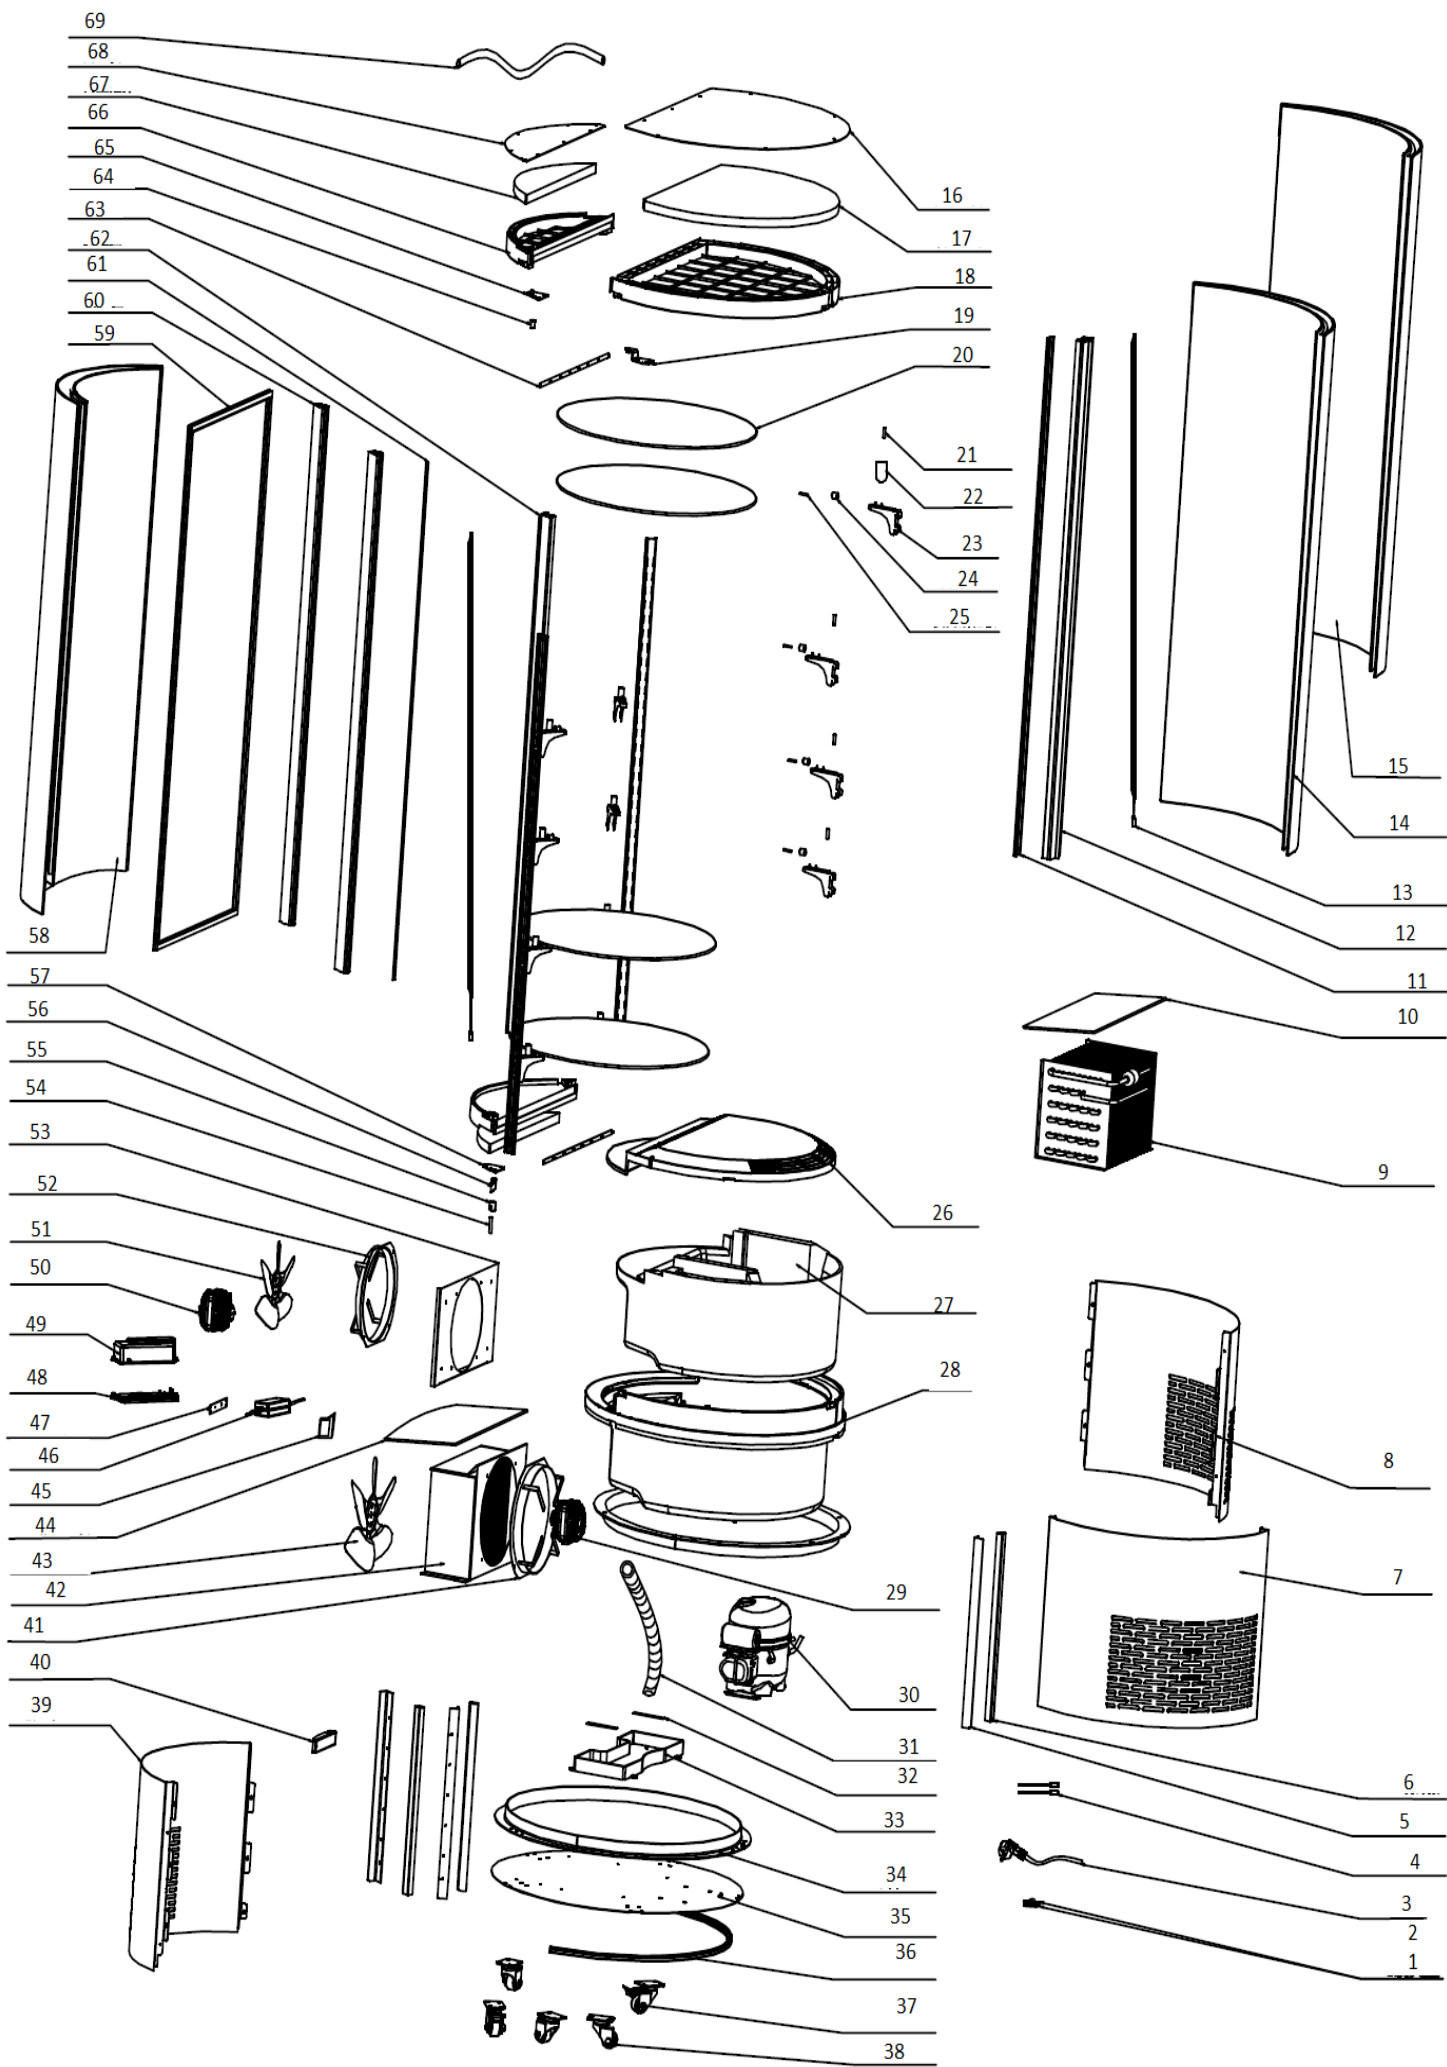

## Exploded parts diagram

Number	Description	Qty
1	Line Clamp Plate	1
2	Line Clamp Cover	1
3	Power Cord	1
4	LED Cable	2
5	Angle Iron	1
6	Decorative Strip	1
7	LH Panel	1
8	RH Panel	1
9	Evaporator	1
10	Evap Cover	1
11	Aluminium Strip	1
12	Centre Column	1
13	LED Light	1
14	LH Glass	1
15	RH Glass	1
16	Top Panel	1
17	Insulation	1
18	Top Cover	1
19	Top Hinge	1
20	Glass Shelf	1
21	Vertical Roller Shaft (Qty per Bracket)	1
22	Vertical Roller (Qty per Bracket)	2
23	Back Bracket	4
24	Horizontal Roller (Qty per Bracket)	2
25	Horizontal Roller Shaft (Qty per Bracket)	1
26	Air Outlet Cover	1
27	Insulation	1
28	Plastic Base	1
29	Condenser Fan Motor	1
30	Compressor	1
31	Drain Tube	1
32	Fixing Bracket	2
33	Vaporising tray	1
34	Angle Iron Flange	1
35	Angle Plate	1
36	Muffler	1
37	Braked Castors	2
38	Front Castor	2
39	Front Panel	1
40	Switch Cover	1
41	Condenser Fan Motor Guard Mount	1
42	Condenser	1
43	Cond Fan Blade	1
44	Condenser Cover Plate	1
45	LED Driver Mount	1

46	LED Driver	1
47	Controller	1
48	Controller Base Panel	1
49	Controller Cover	1
50	Evap Fan Motor	1
51	Evap Fan Blade	1
52	Evap Fan Guard Mount	1
53	Evap Fan Cowl	1
54	Door Shaft	1
55	Bottom Door Closer	1
56	Top Door Closer	1
57	Hinge Bracket	1
58	Door Glass	1
59	Door Gasket	1
60	Door Pole	2
61	Door Stopper (V)	1
62	Ladder Rack	3
63	Door Stopper (H)	1
64	Hinge Sleeve	1
65	Bottom Door Plate	1
66	Door Frame	1
67	Door Insulation	1
68	Door Cover (Top)	1
69	Drain Tube	1