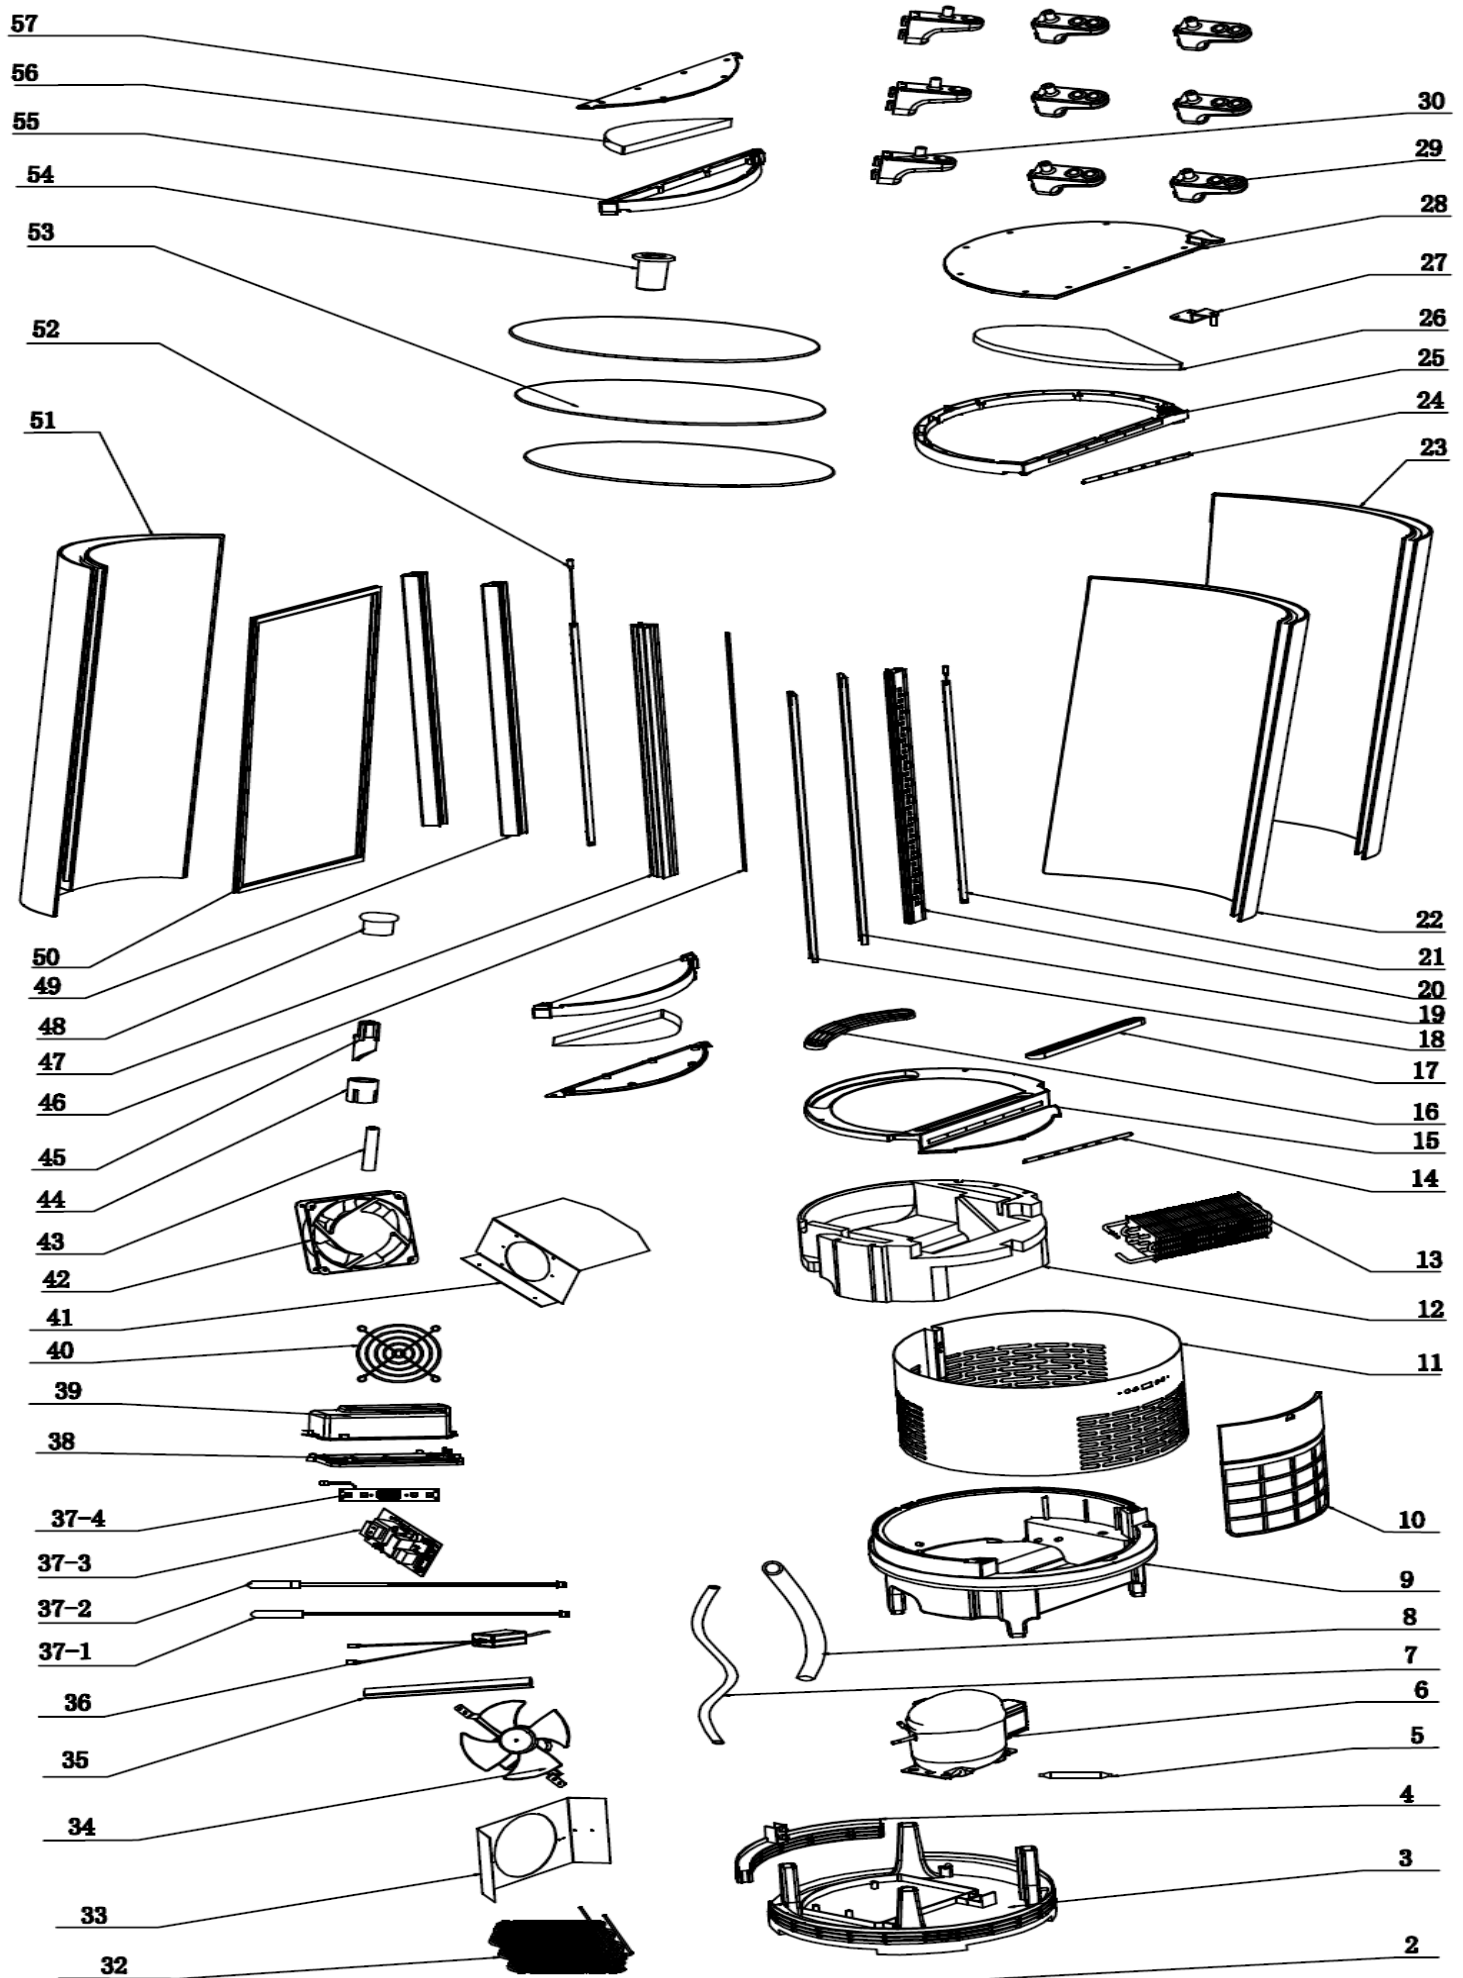

CD100R

Exploded parts diagram

Part Number	Number	Description	Qty
***	1	Power Cord	1
***	2	Power Cord Clamp	1
***	3	Plastic Base	1
***	4	Bottom Frame	1
***	5	Drier	1
B4-COMP04	6	Compressor	1
***	7	Large Drain Pipe	1
***	8	Small Drain Pipe	1
***	9	Plastic Base	1
***	10	Filter	1
***	11	Round Frame	1
***	12	Central Insulation	1
B4-EVAP100	13	Evaporator	2
***	14	Horizontal Door Stop	4
***	15	Vent. Cover	2
***	16	Air Out Cover	1
***	17	Air In Cover	1
***	18	RH Decorative Pole	1
***	19	LH Decorative Pole	1
***	20	Centre Pole	1
***	21	LED Right	1
***	22	LS Glass	1
***	23	RH Glass	2
***	24	Horizontal Door Stop	1
***	25	Top Plastic Cover	1
***	26	Top Insulation	1
***	27	Top Hinge Fixing	1
***	28	Top Cover	2
B4-BRACKET10	29	R/L Shelf Bracket	6
***	30	Back Shelf Bracket	3
***	31	Switch Cover	1
***	32	Condenser	1
***	33	Cond Fan Cowl	1
B4-FAN02	34	Condenser Fan Motor	1
***	35	Decorative Strip	1
B4-LEDTRANS	36	LED Driver	1
B4-STAT100R	37.1	Temp Probe	1
	37.2	Defrost Probe	1
	37.3	Main PCB	1
	37.4	Temperature Display	1
***	38	Base Plate for controller Cover	1
***	39	Controller Cover	1
***	40	Fan Guard	1
***	41	Evap Cover	1
B4-EVAPFAN	42	Evap Fan Motor	1

***	43	Lower Door Shaft	1
***	44	Bottom Door Closer	1
***	45	Top Door Closer	1
***	46	Vertical Door Stop	1
***	47	Side Pole	1
***	48	Door Plug	2
***	49	Door Pole	1
***	50	Door Seal	1
***	51	Curved Door Glass	1
***	52	LED Left	1
B4-SHELF100	53	Glass Shelf	1
***	54	Door Bush	1
***	55	Door Frame	1
***	56	Door Insulation	1
***	57	Door Cover	1